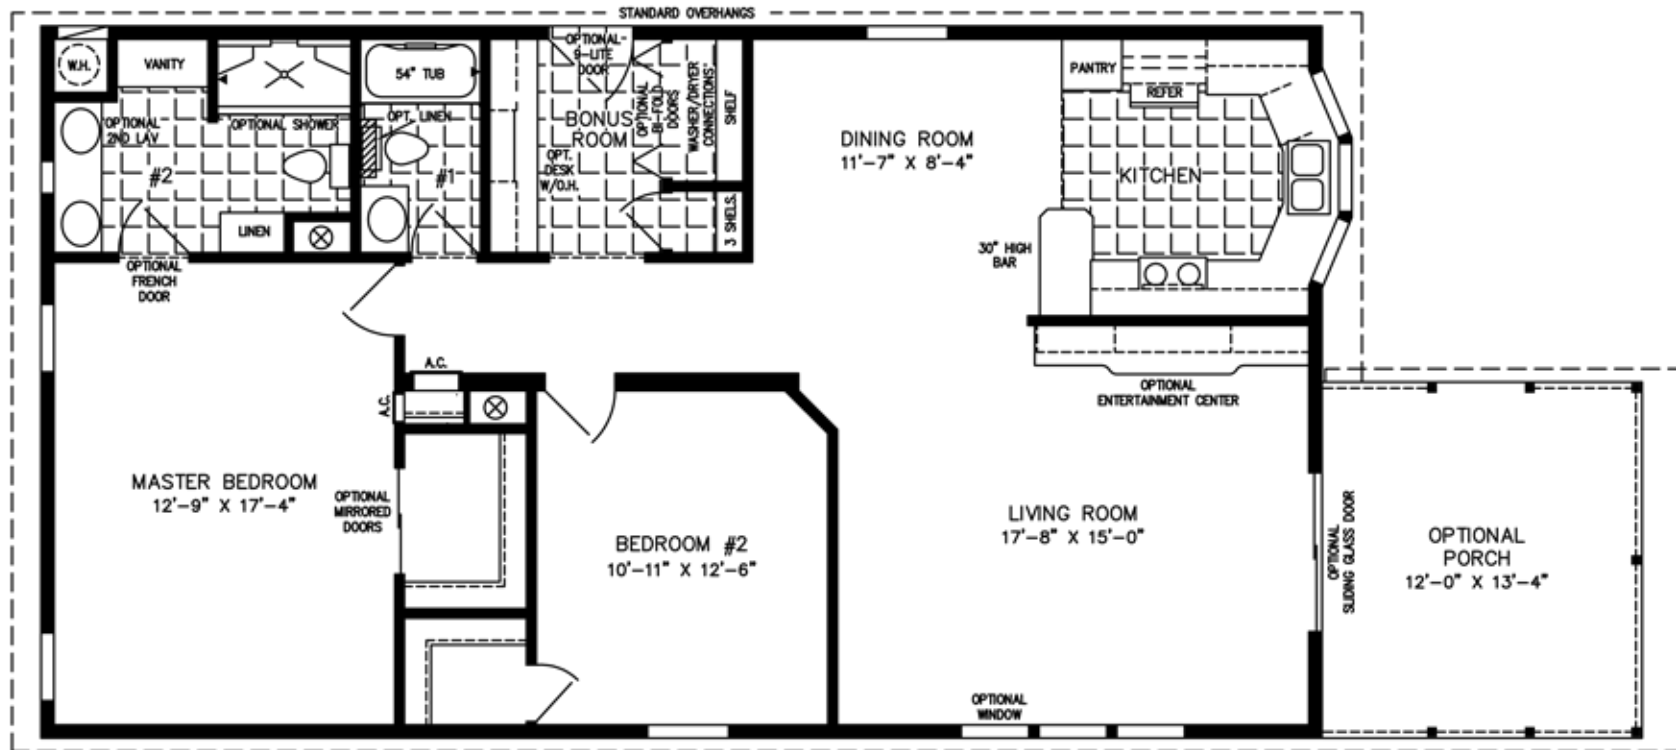

The Imperial

600 Packard Court ■ Safety Harbor, Florida 34695 ■ Telephone (727) 726-1138

28' X 48'

(28' X 48'/60' INCL. OPT. PORCH)
1,280 SQUARE FEET (1,441 W/OPT. PORCH)

Model IMP-3486B-558

2012

(ALL SIZES ARE APPROX.)
DESIGNED FOR ZONES II & III

© 01-29-11