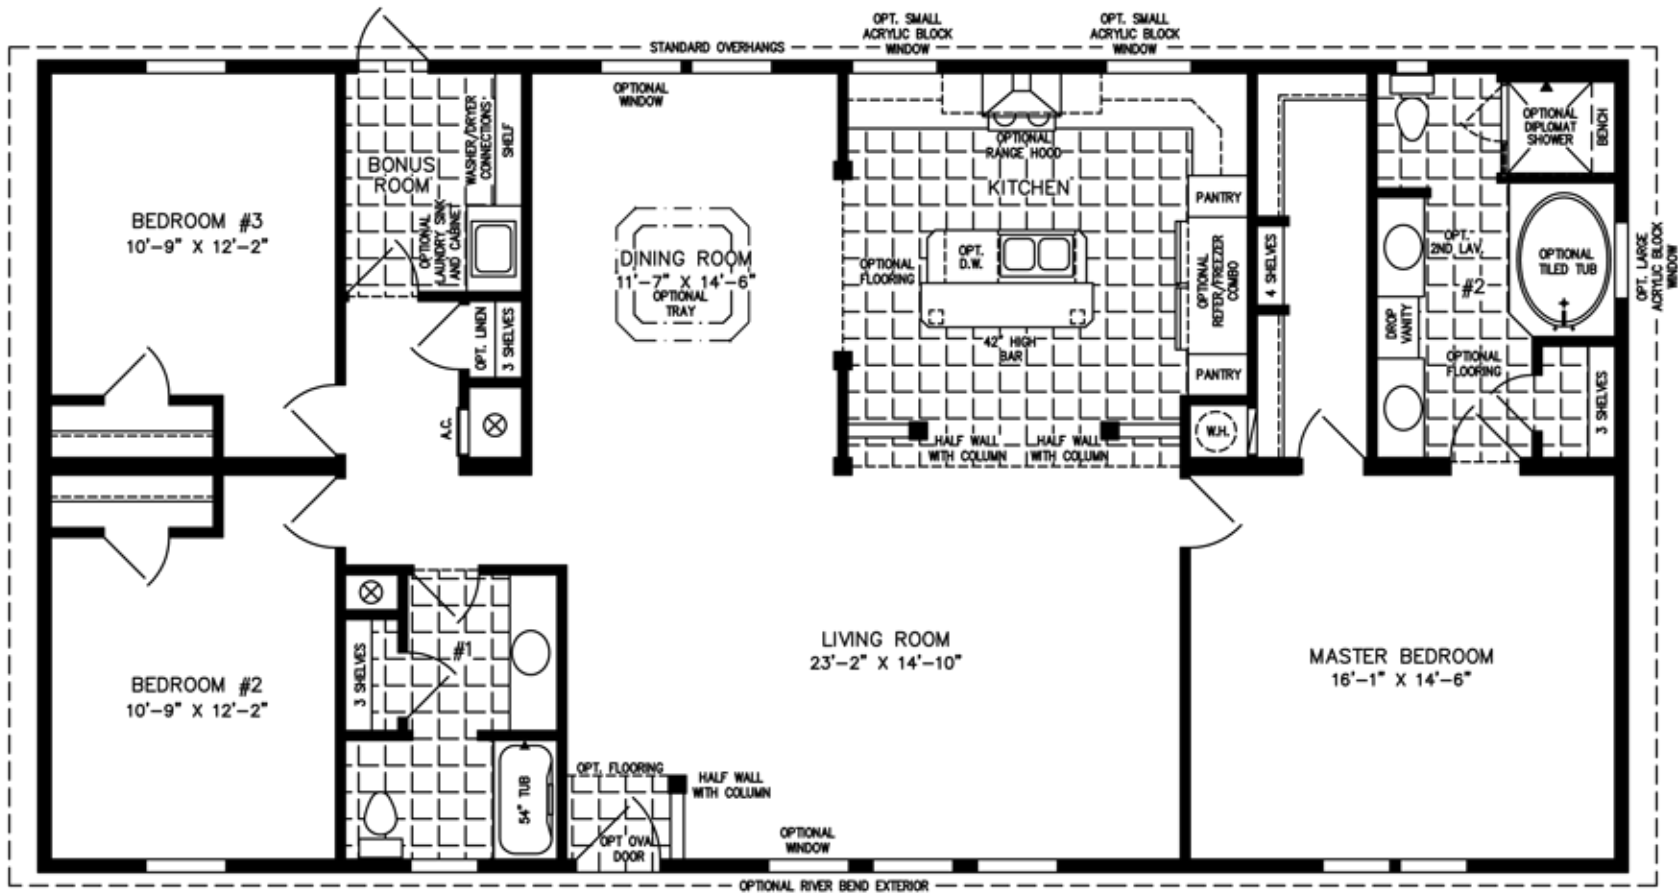

The Imperial

600 Packard Court ■ Safety Harbor, Florida 34695 ■ Telephone (727) 726-1138

32' X 60'

1,840 SQUARE FEET

Model IMP-46024W-560

2012

(ALL SIZES ARE APPROX.)
DESIGNED FOR ZONES II & III

© 01-29-11