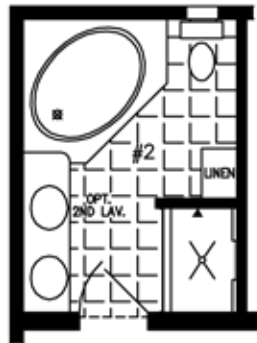

The Imperial

OPTIONAL GARDEN TUB BATH

600 Packard Court ■ Safety Harbor, Florida 34695 ■ Telephone (727) 726-1138

24' X 48'
1,152 SQUARE FEET

Model IMP-2483A

2012

(ALL SIZES ARE APPROX.)
DESIGNED FOR ZONES II & III