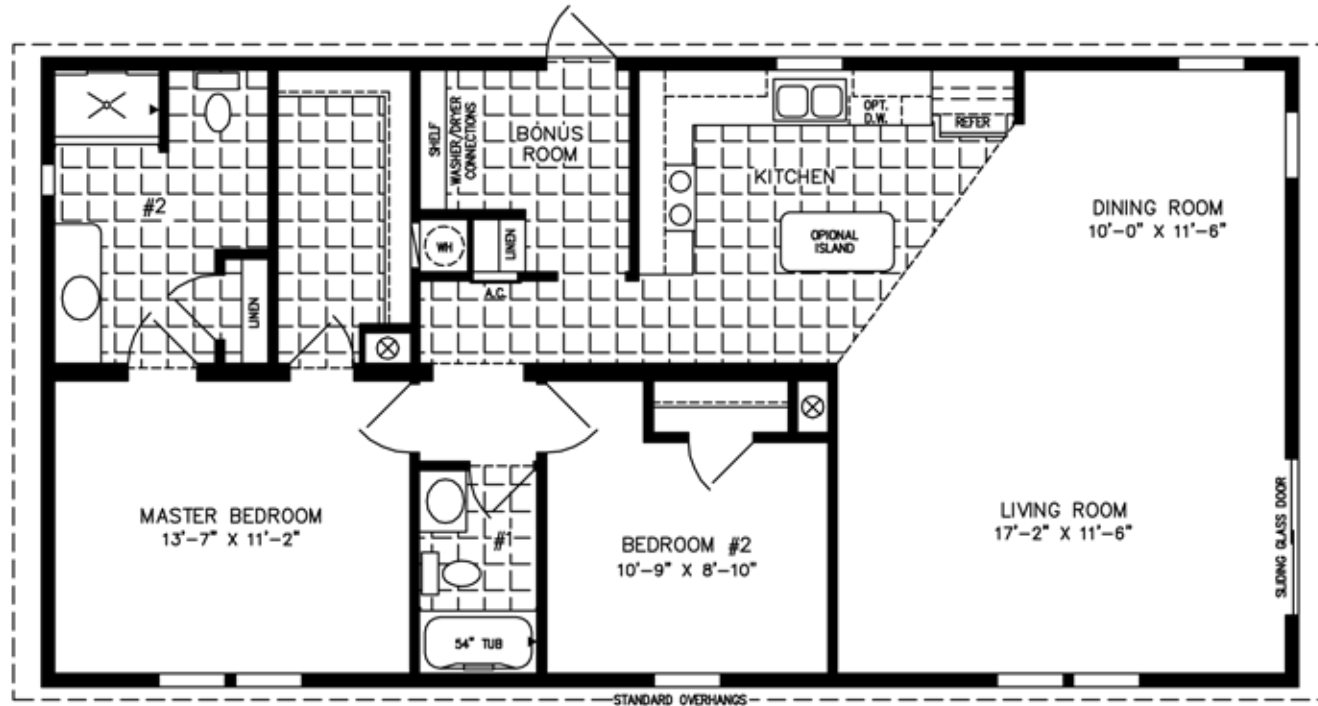

The Imperial

OPTIONAL GARDEN TUB BATH

600 Packard Court ■ Safety Harbor, Florida 34695 ■ Telephone (727) 726-1138

24' X 48'
1,152 SQUARE FEET

Model IMP-2483A

2012

(ALL SIZES ARE APPROX.)
DESIGNED FOR ZONES II & III