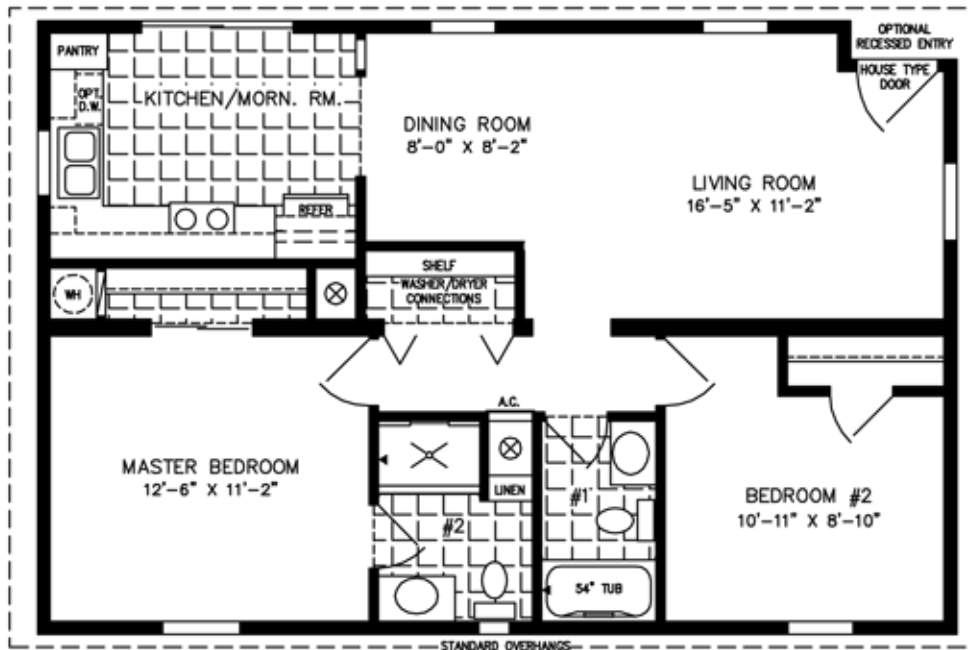

# The Imperial

600 Packard Court ■ Safety Harbor, Florida 34695 ■ Telephone (727) 726-1138

**24' X 36'**

864 SQUARE FEET

**Model IMP-4364A**

**2012**

(ALL SIZES ARE APPROX.)  
DESIGNED FOR ZONES II & III

© 12-02-08