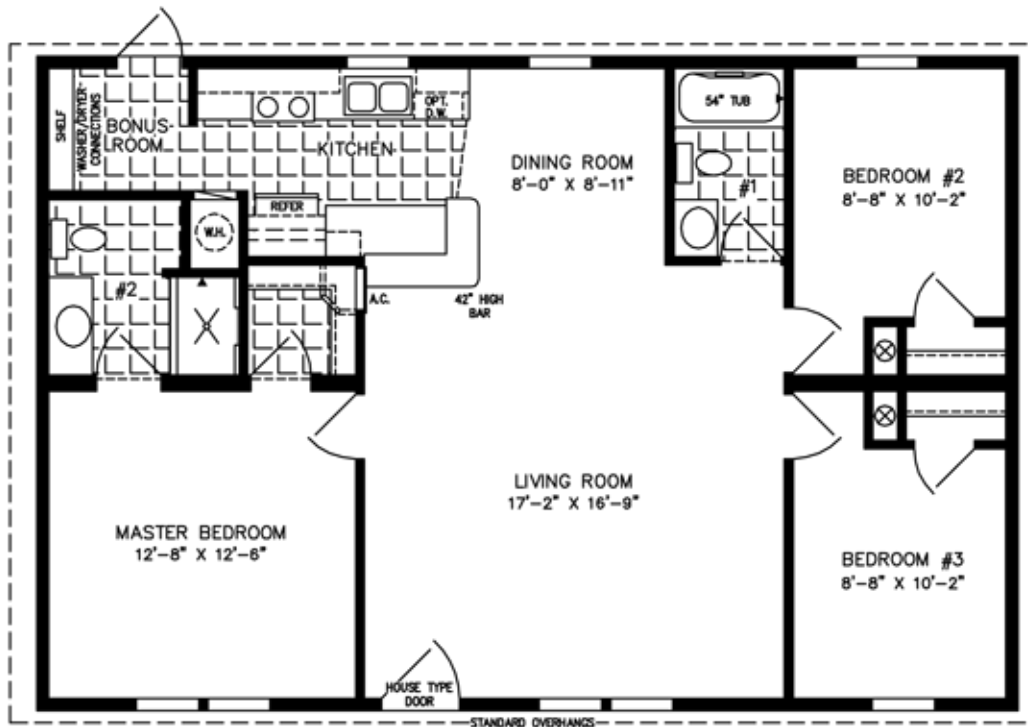

The Imperial

600 Packard Court ■ Safety Harbor, Florida 34695 ■ Telephone (727) 726-1138

28' X 40'
1,067 SQUARE FEET

Model IMP-4406B

2012

(ALL SIZES ARE APPROX.)
DESIGNED FOR ZONES II & III

© 11-12-08