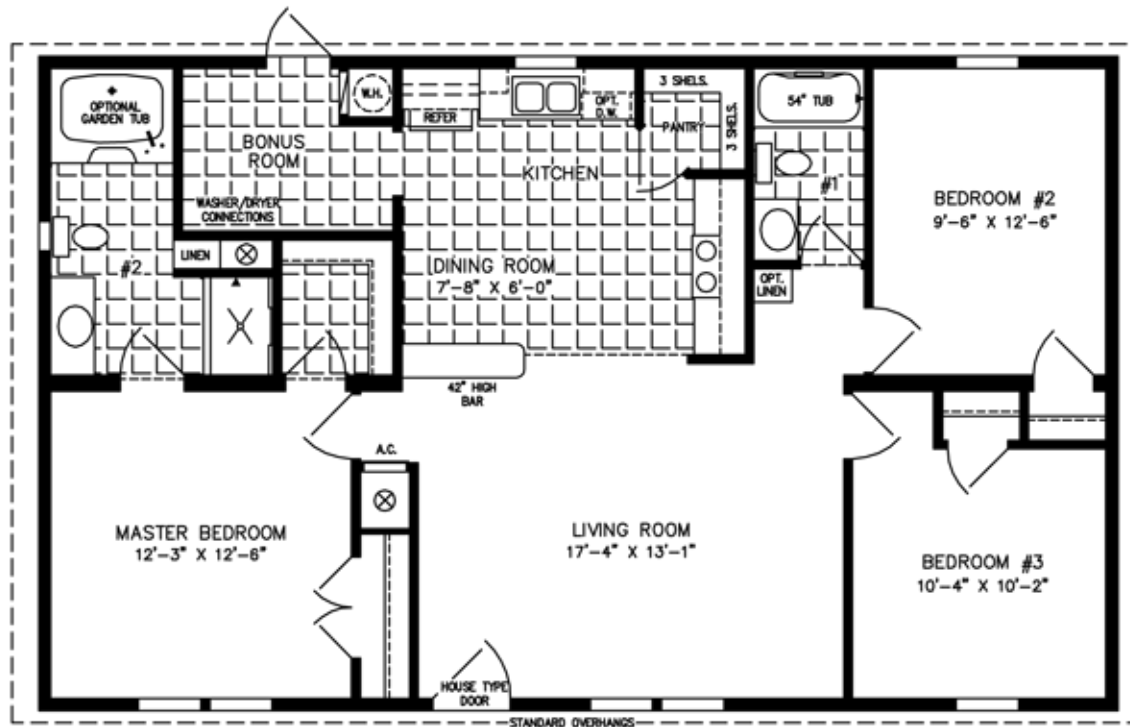

The Imperial

600 Packard Court ■ Safety Harbor, Florida 34695 ■ Telephone (727) 726-1138

28' X 44'
1,173 SQUARE FEET

Model IMP-447B

2012

(ALL SIZES ARE APPROX.)
DESIGNED FOR ZONES II & III

© 11-12-08