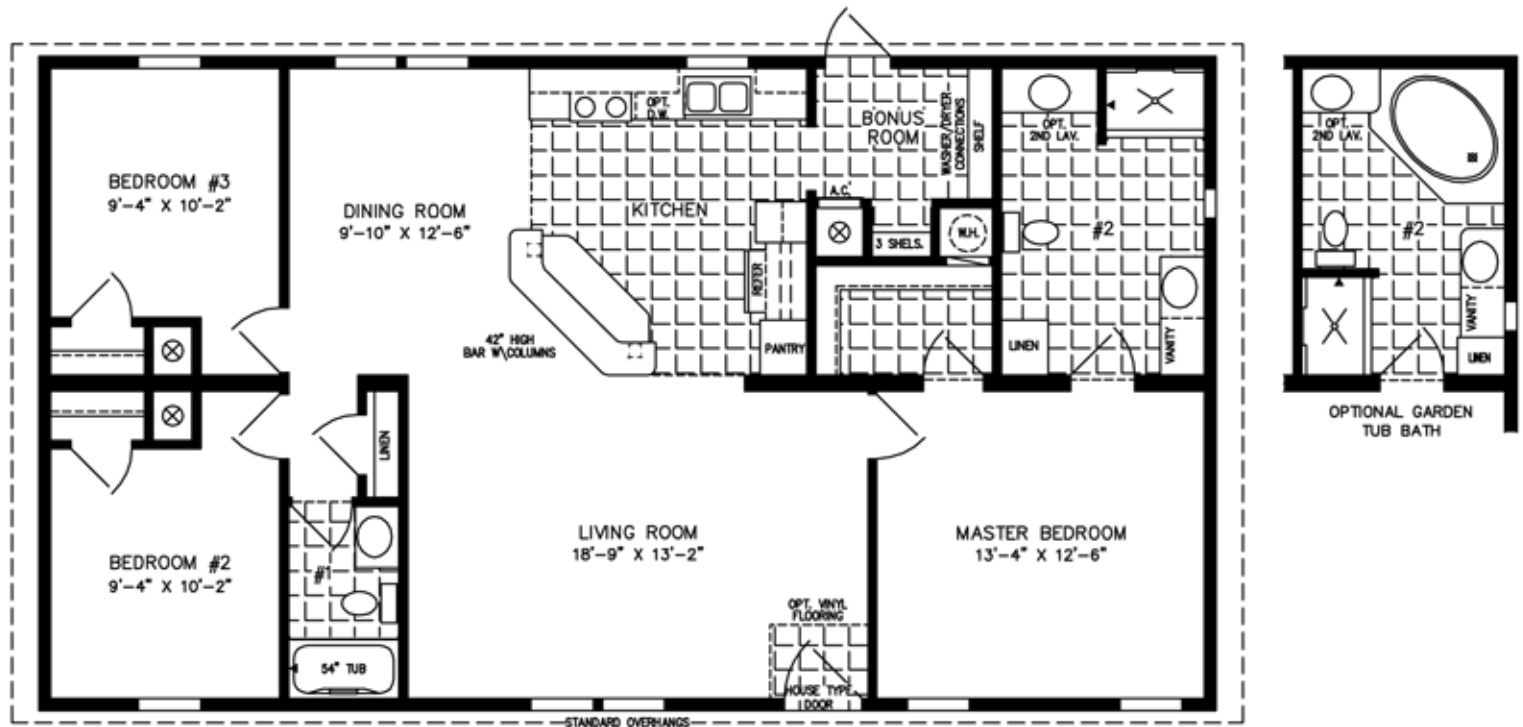

The Imperial

600 Packard Court ■ Safety Harbor, Florida 34695 ■ Telephone (727) 726-1138

28' X 48'
 1,280 SQUARE FEET

Model IMP-44813B

2012

(ALL SIZES ARE APPROX.)
 DESIGNED FOR ZONES II & III

© 10-13-08