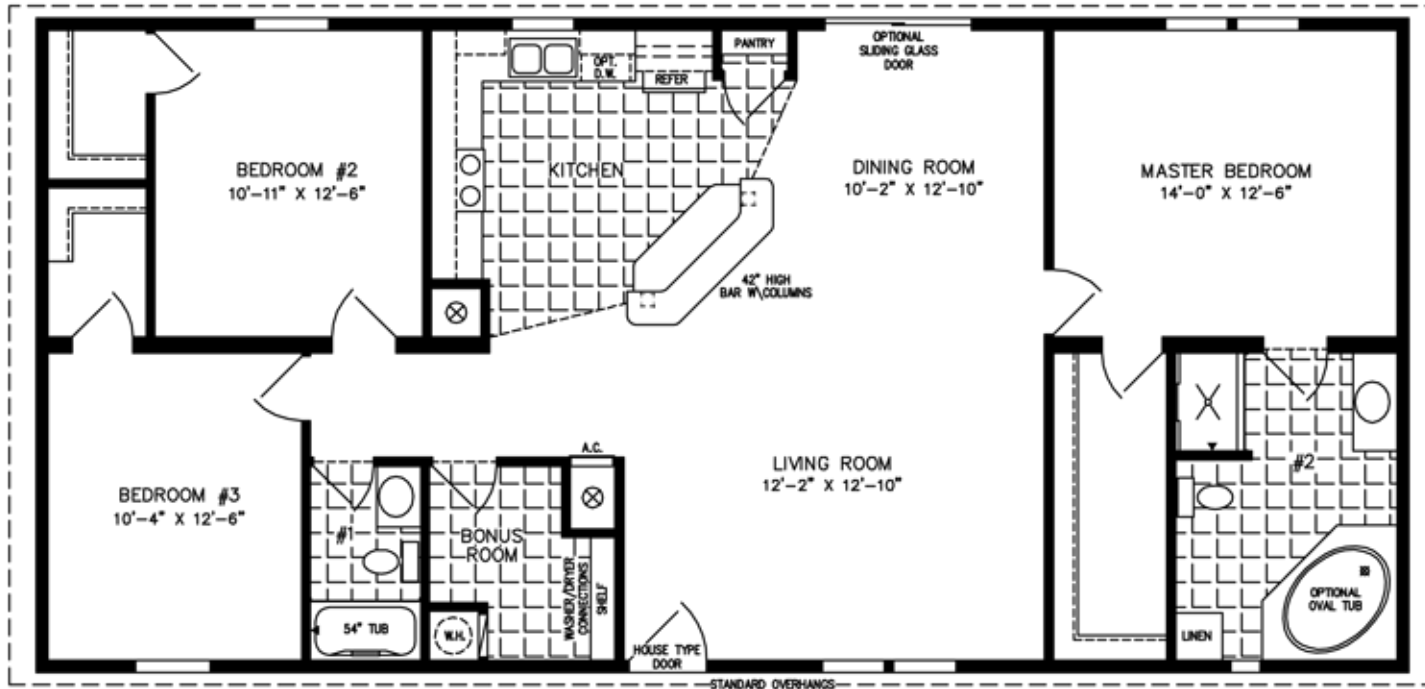

The Imperial

600 Packard Court ■ Safety Harbor, Florida 34695 ■ Telephone (727) 726-1138

28' X 56'

1,493 SQUARE FEET

Model IMP-45613B

2012

(ALL SIZES ARE APPROX.)
DESIGNED FOR ZONES II & III