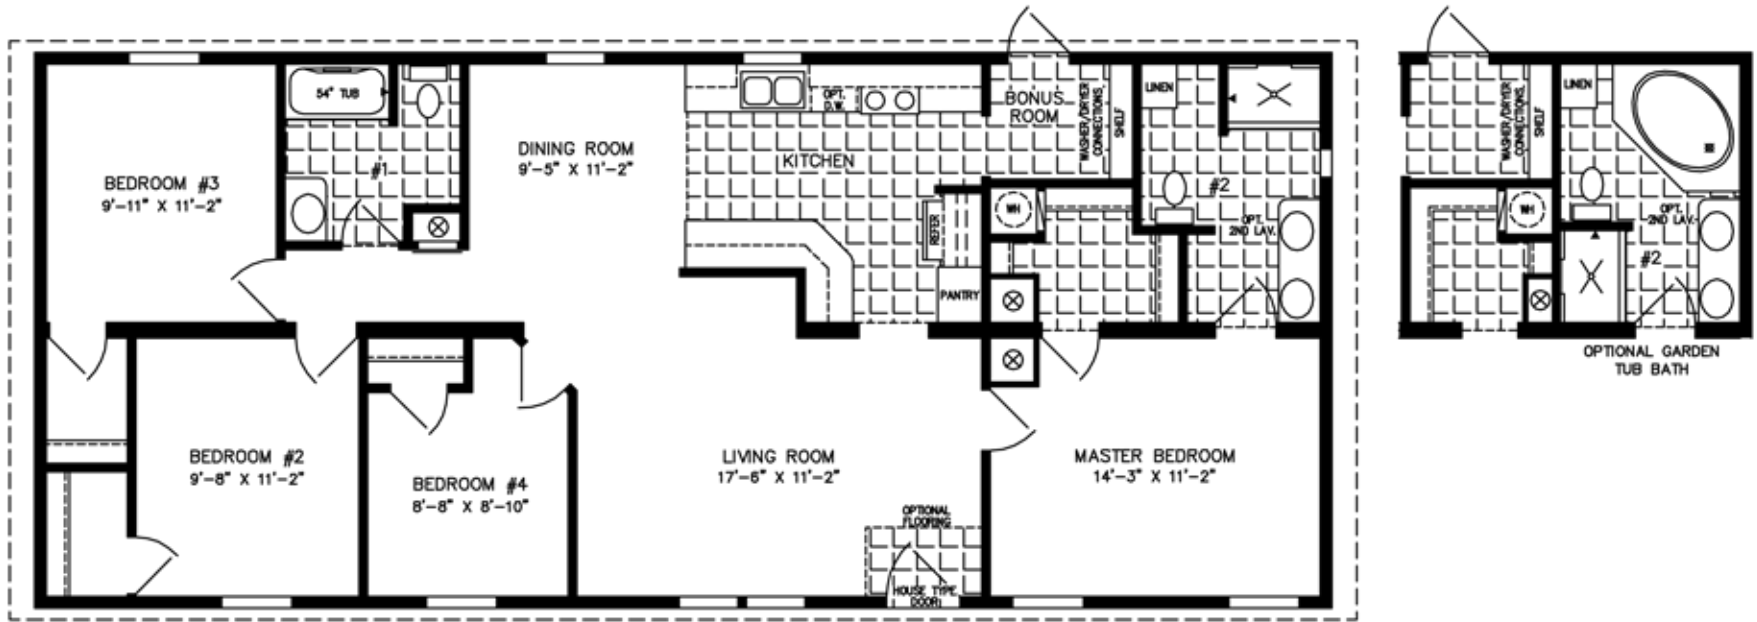

# The Imperial

600 Packard Court ■ Safety Harbor, Florida 34695 ■ Telephone (727) 726-1138

**24' X 56'**

1,344 SQUARE FEET

**Model IMP-45615A**

**2012**

(ALL SIZES ARE APPROX.)  
DESIGNED FOR ZONES II & III