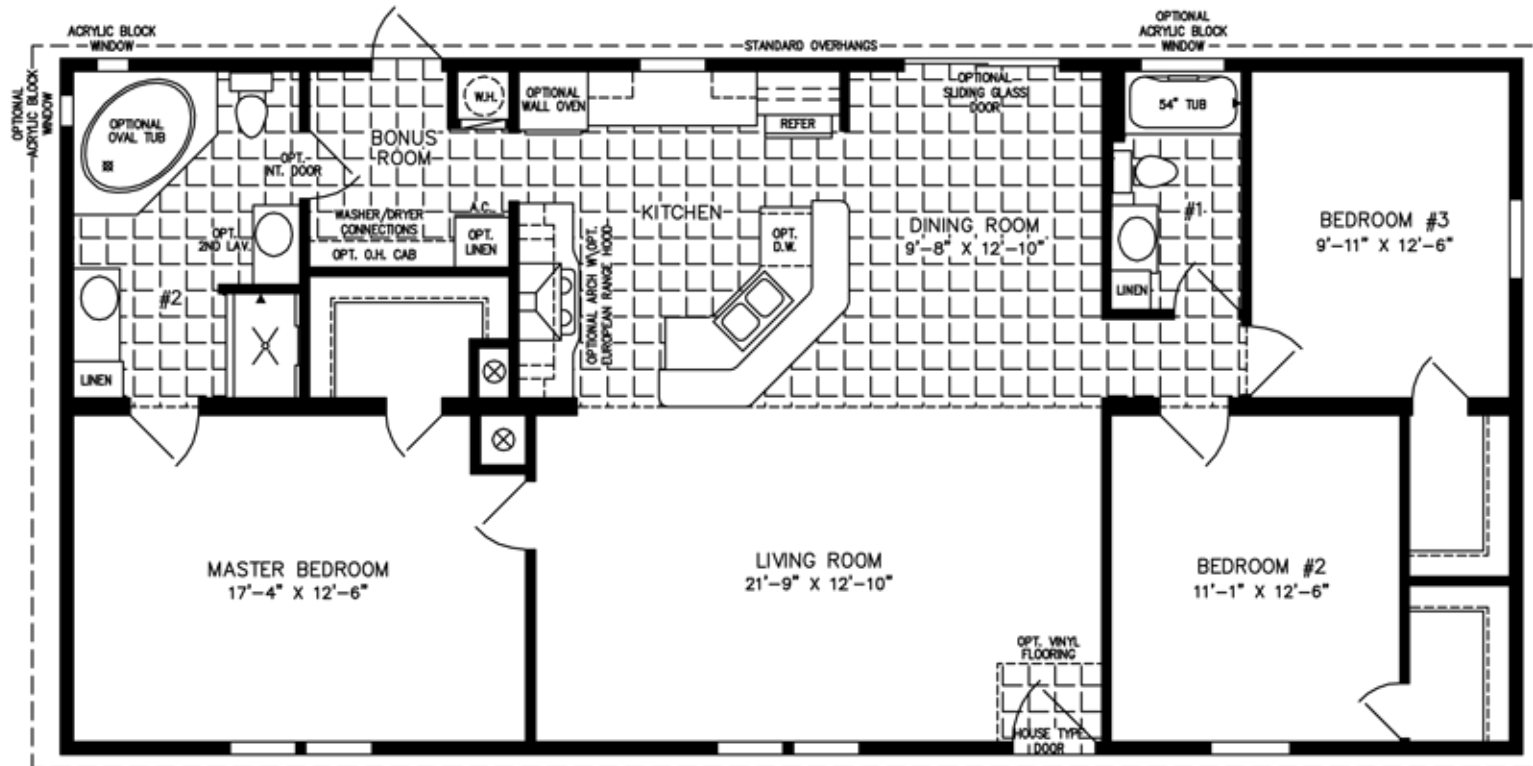

The Imperial

600 Packard Court ■ Safety Harbor, Florida 34695 ■ Telephone (727) 726-1138

28' X 56'
1,493 SQUARE FEET

Model IMP-45616B

2012

(ALL SIZES ARE APPROX.)
DESIGNED FOR ZONES II & III

© 10-13-08