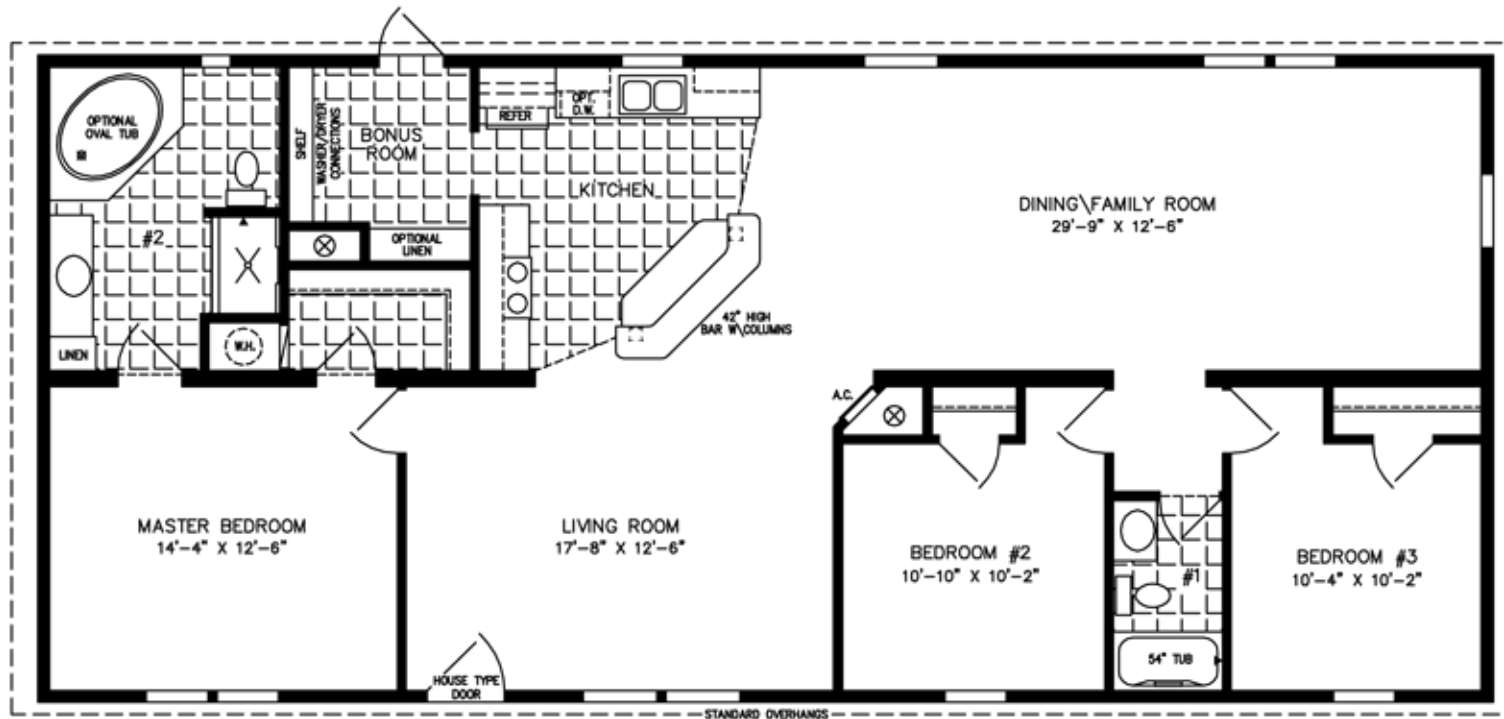

The Imperial

ALTERNATE GALLEY
KITCHEN
(IMP-46020B-GK)

600 Packard Court ■ Safety Harbor, Florida 34695 ■ Telephone (727) 726-1138

28' X 60'

1,600 SQUARE FEET

Model IMP-46020B-IK

2012

(ALL SIZES ARE APPROX.)
DESIGNED FOR ZONES II & III