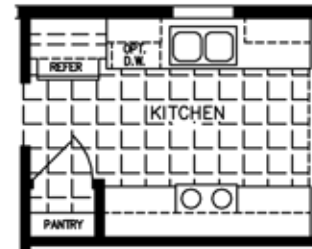

The Imperial

ALTERNATE GALLEY
KITCHEN
(IMP-46020B-GK)

600 Packard Court ■ Safety Harbor, Florida 34695 ■ Telephone (727) 726-1138

28' X 60'

1,600 SQUARE FEET

Model IMP-46020B-IK

2012

(ALL SIZES ARE APPROX.)
DESIGNED FOR ZONES II & III