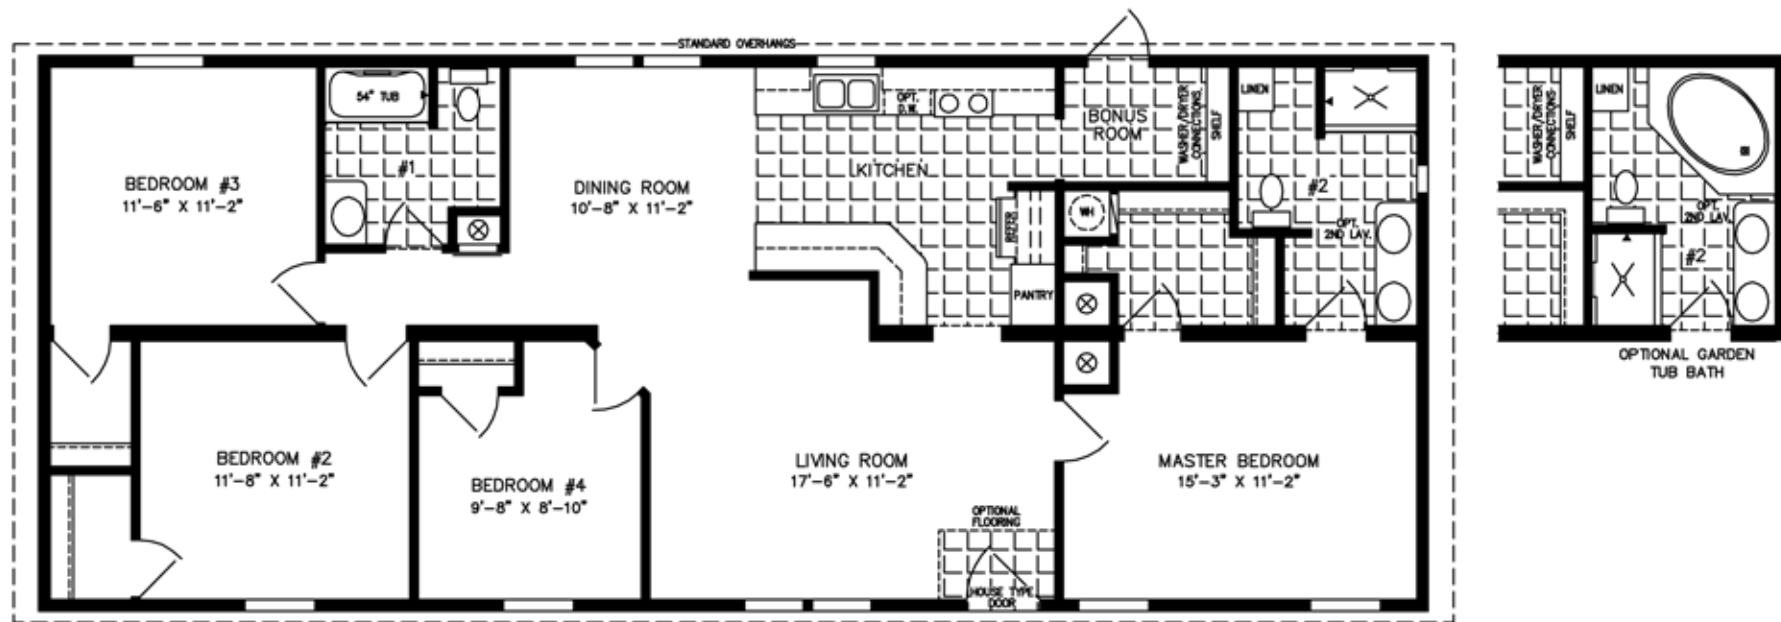

# The Imperial

600 Packard Court ■ Safety Harbor, Florida 34695 ■ Telephone (727) 726-1138

**24' X 60'**

1,440 SQUARE FEET

**Model IMP-46021A**

**2012**

(ALL SIZES ARE APPROX.)  
DESIGNED FOR ZONES II & III