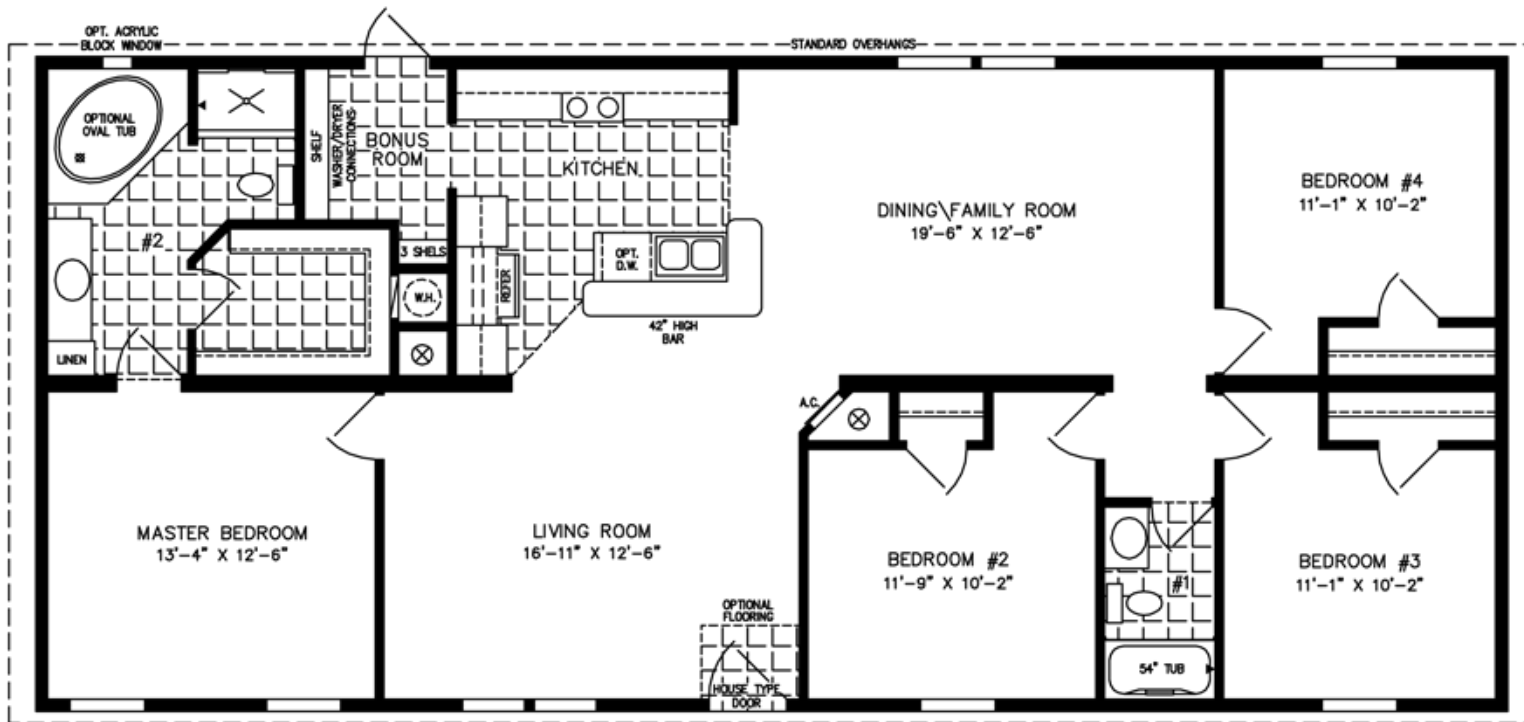

The Imperial

600 Packard Court ■ Safety Harbor, Florida 34695 ■ Telephone (727) 726-1138

28' X 60'
1,600 SQUARE FEET

Model IMP-46023B

2012

(ALL SIZES ARE APPROX.)
DESIGNED FOR ZONES II & III