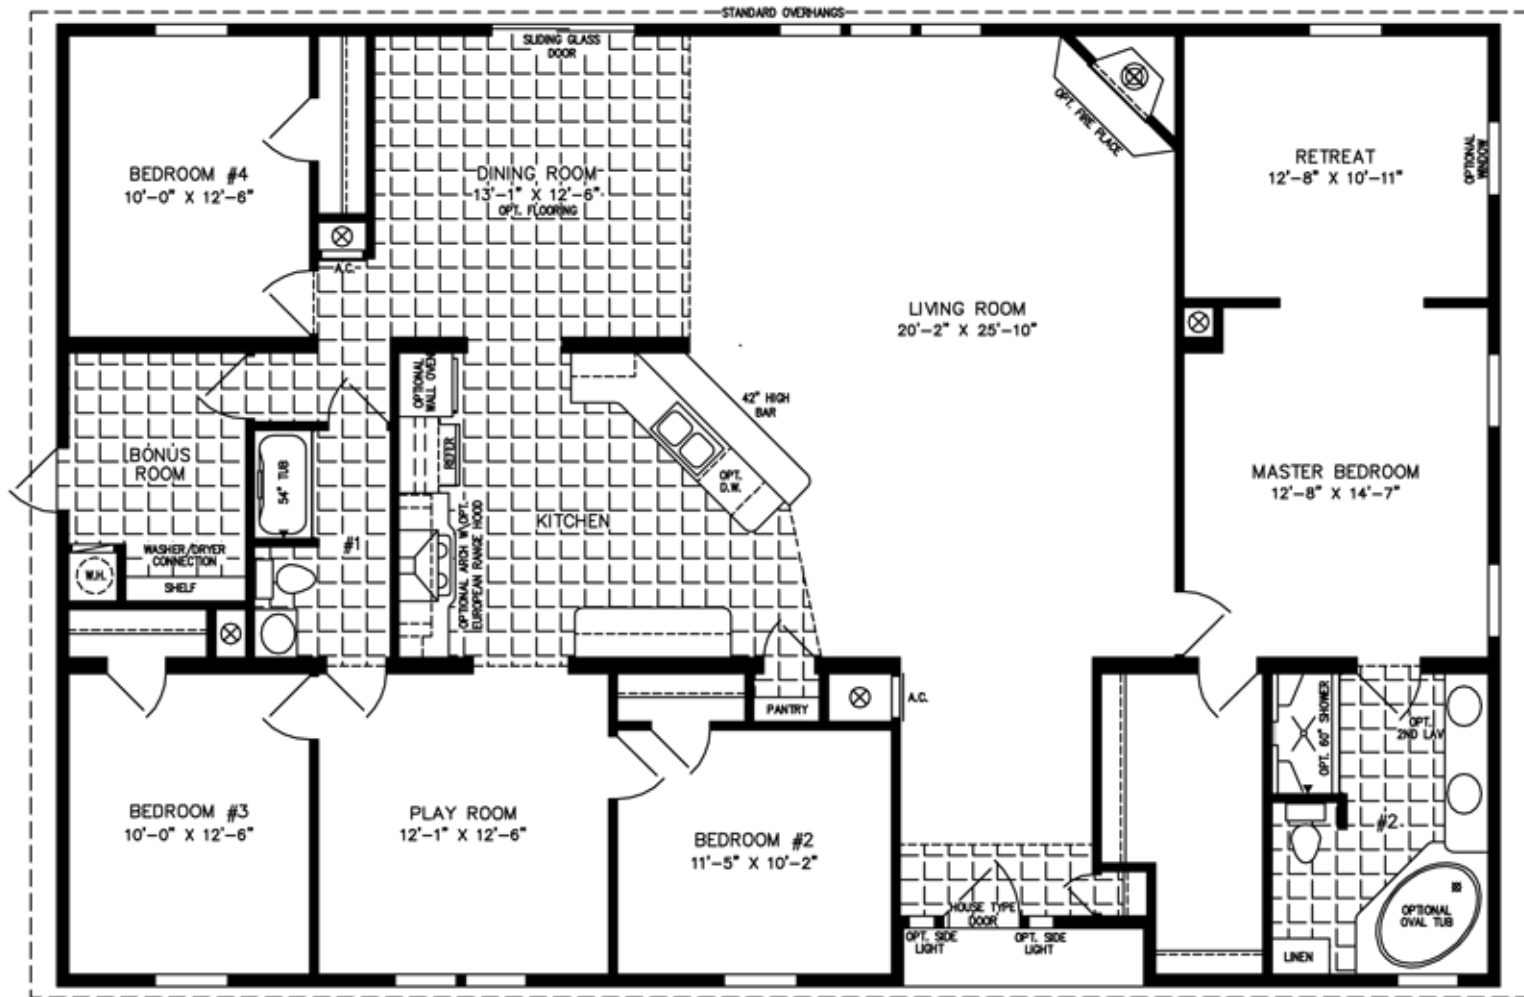

# The Imperial

600 Packard Court ■ Safety Harbor, Florida 34695 ■ Telephone (727) 726-1138

**42' X 60'**

2,460 SQUARE FEET

**Model IMP-7604**

**2012**

(ALL SIZES ARE APPROX.)  
DESIGNED FOR ZONES II & III © 08-10-2010