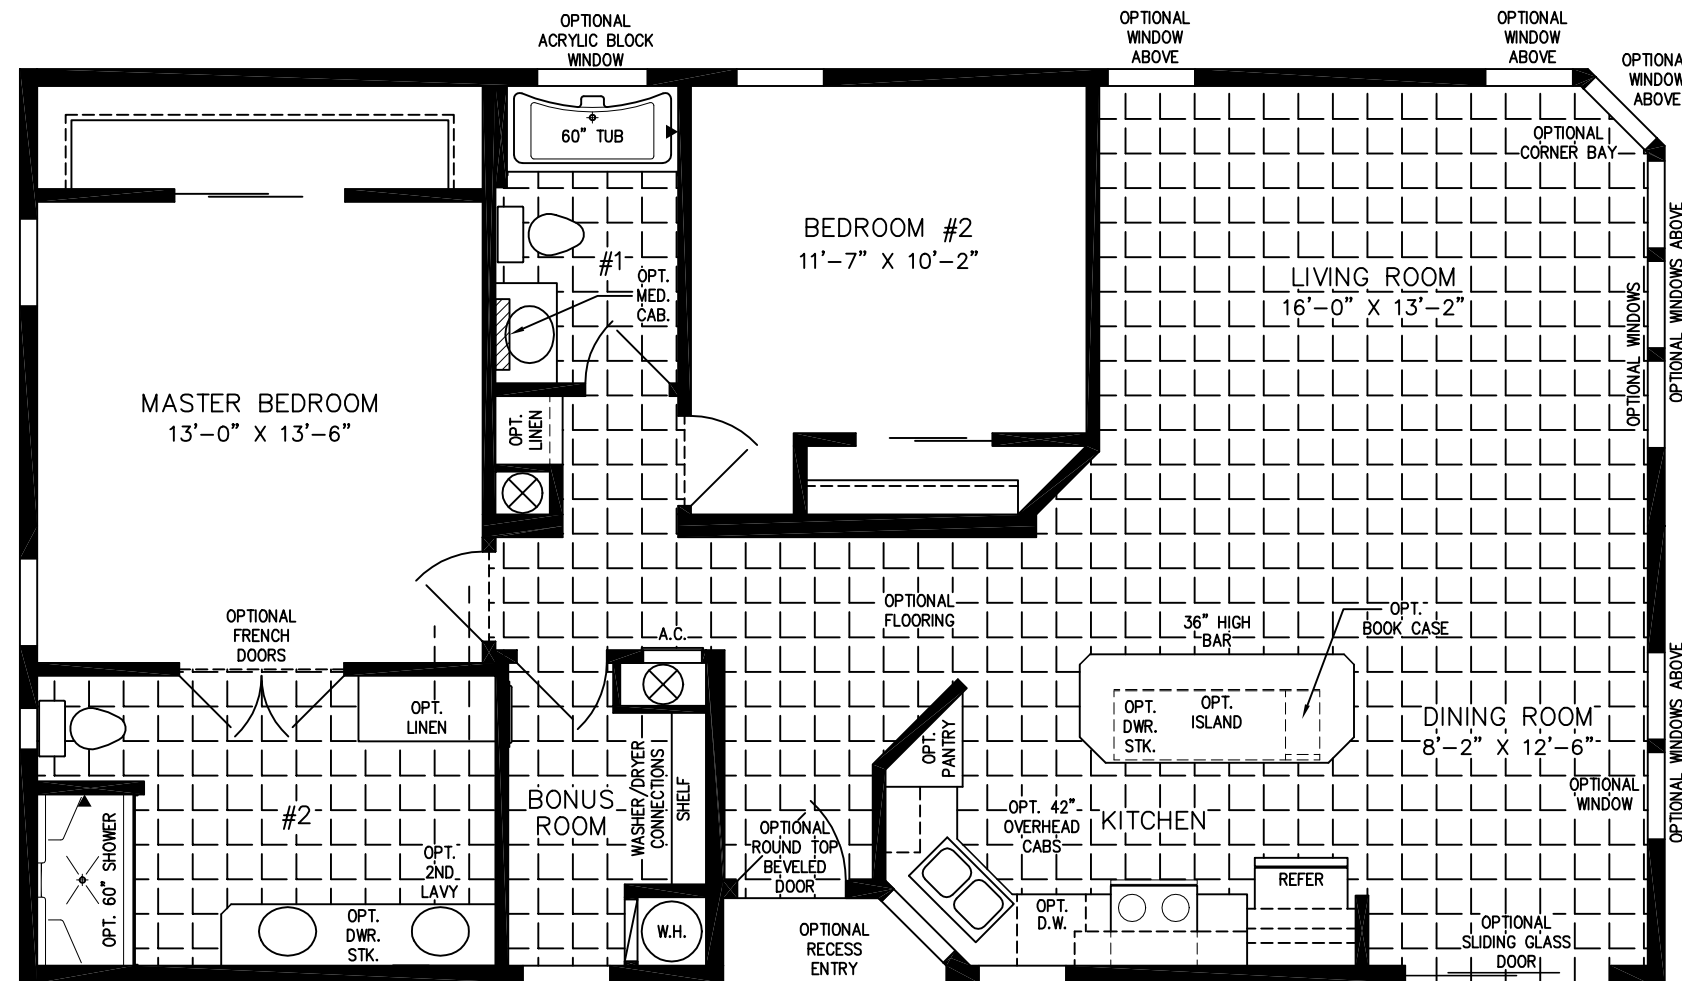

The Imperial

NOTE:
CHECK WITH YOUR SALESPERSON
TO IDENTIFY OPTIONAL ITEMS
THAT ARE ON THIS PRINT.

28' X 48'

1,280 SQUARE FEET

Model IMP-5521B-36762

2020

(ALL SIZES ARE APPROX.)

600 Packard Court ■ Safety Harbor, Florida 34695 ■ Telephone (727) 726-1138

www.jachomes.com/Floor-Plans