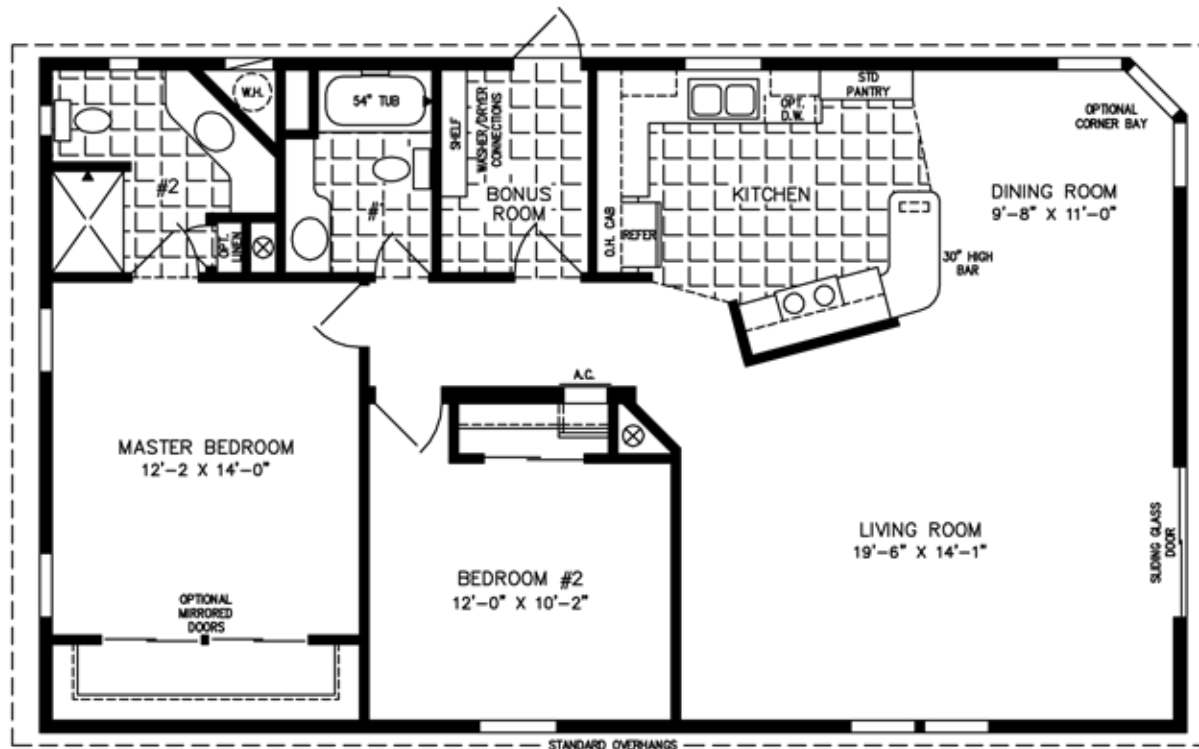

The TNR

600 Packard Court ■ Safety Harbor, Florida 34695 ■ Telephone (727) 726-1138

28' X 45'-4"

1,209 SQUARE FEET

Model TNR-2453B

2012

(ALL SIZES ARE APPROX.)

DESIGNED FOR ZONES II & III © 5-25-95