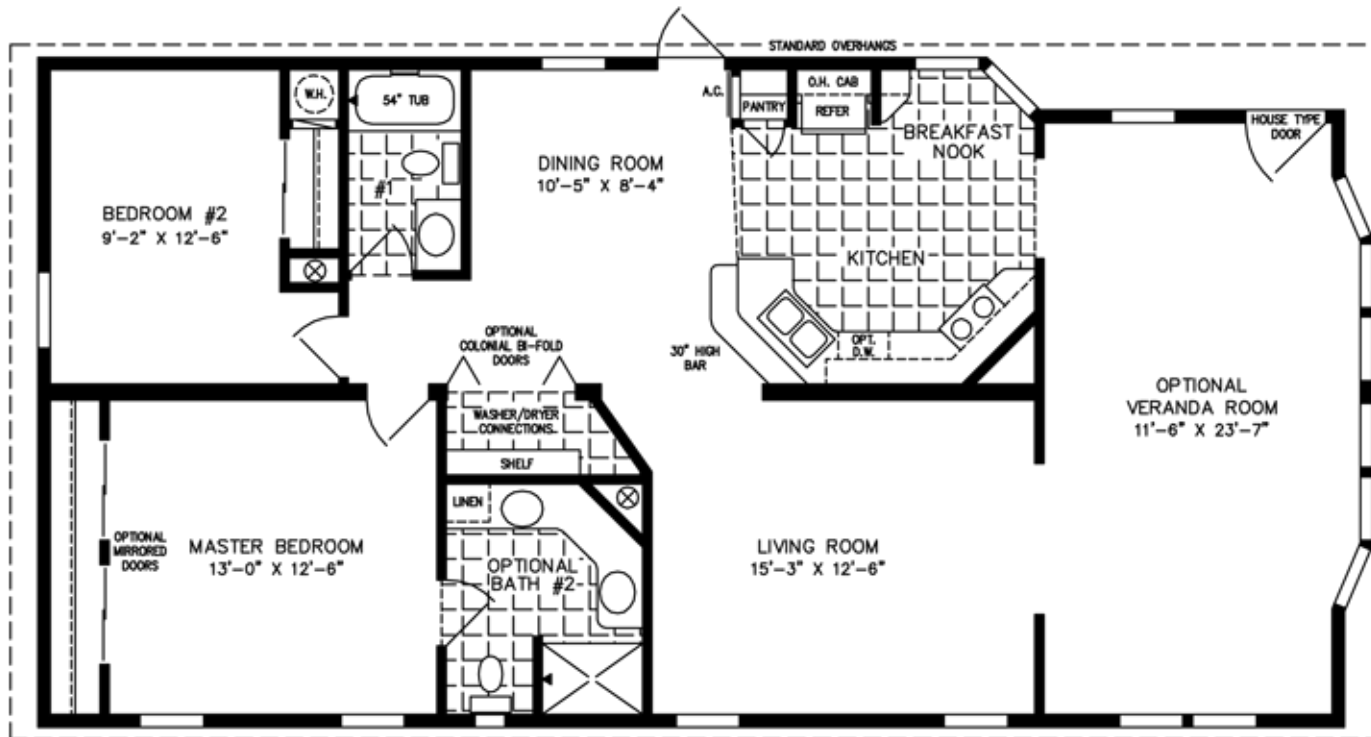

The TNR

28' X 40'

(28' X 52' INCL. OPT. VERANDA)

1,067 SQUARE FT (1,386 INCL. OPT. VERANDA)

Model TNR-3403B-VR

2012

(ALL SIZES ARE APPROX.)

DESIGNED FOR ZONES II & III