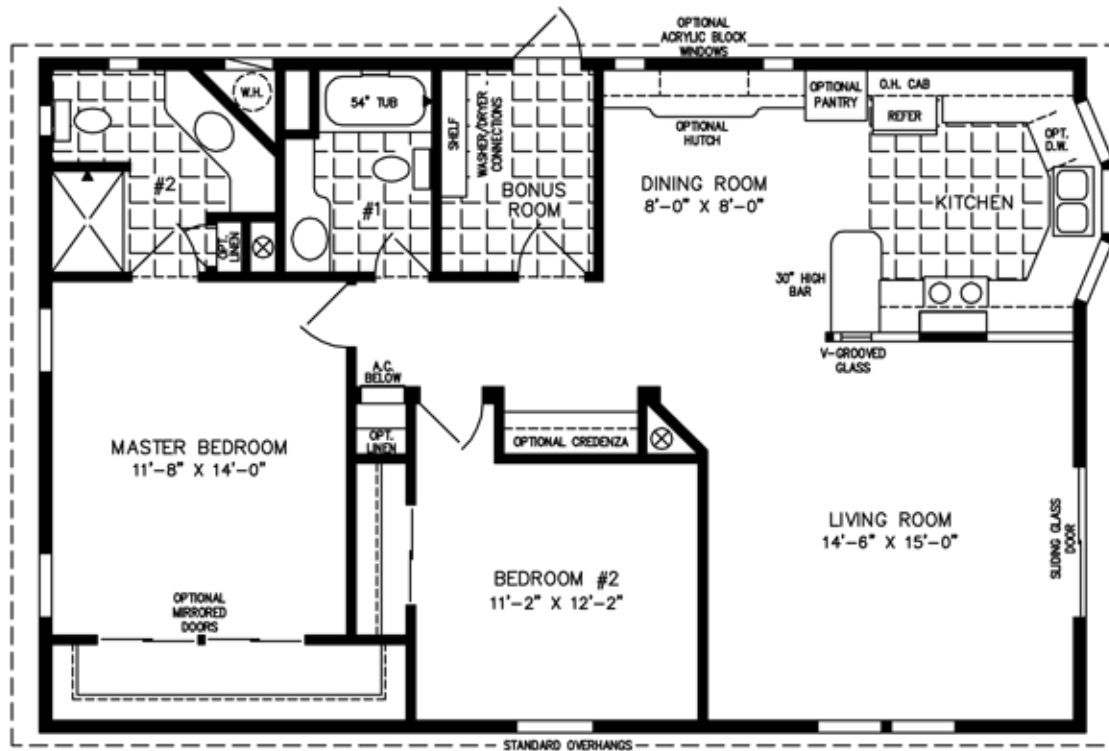

The TNR

600 Packard Court ■ Safety Harbor, Florida 34695 ■ Telephone (727) 726-1138

28' X 41'-4"
1,102 SQUARE FEET

Model TNR-3411B

2012

(ALL SIZES ARE APPROX.)
DESIGNED FOR ZONES II & III