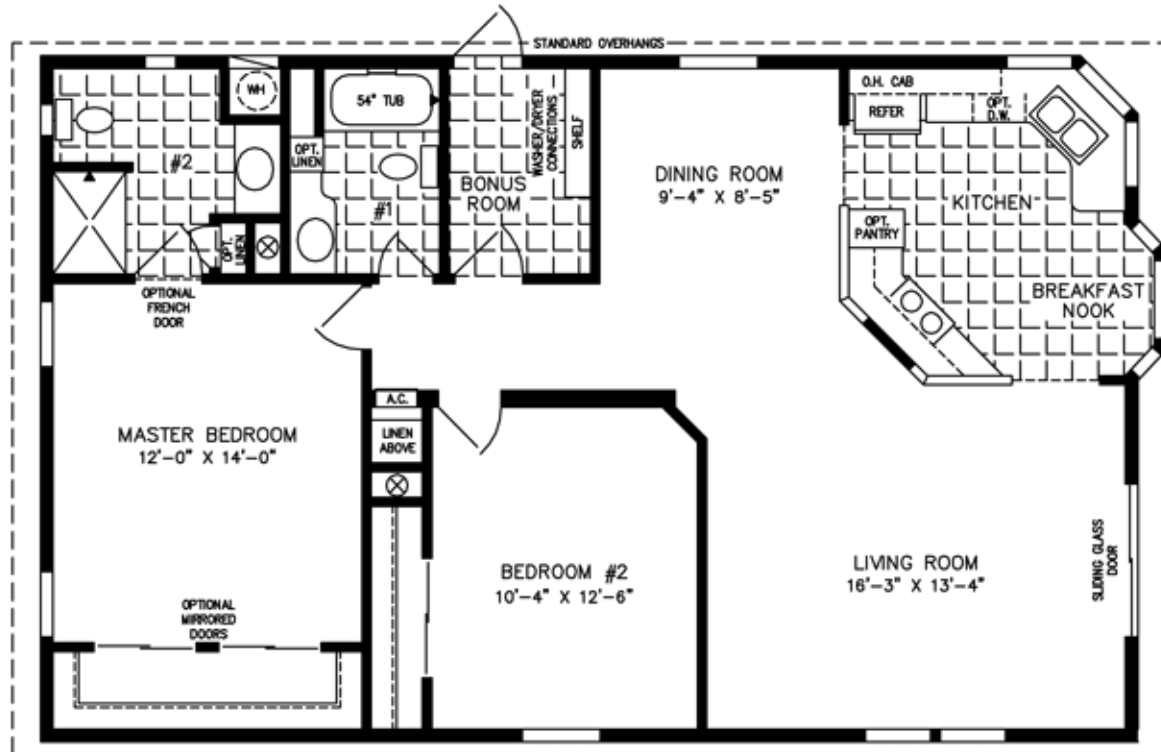

The TNR

600 Packard Court ■ Safety Harbor, Florida 34695 ■ Telephone (727) 726-1138

28' X 42'-8"

1,138 SQUARE FEET

Model TNR-3422B

2012

(ALL SIZES ARE APPROX.)
DESIGNED FOR ZONES II & III