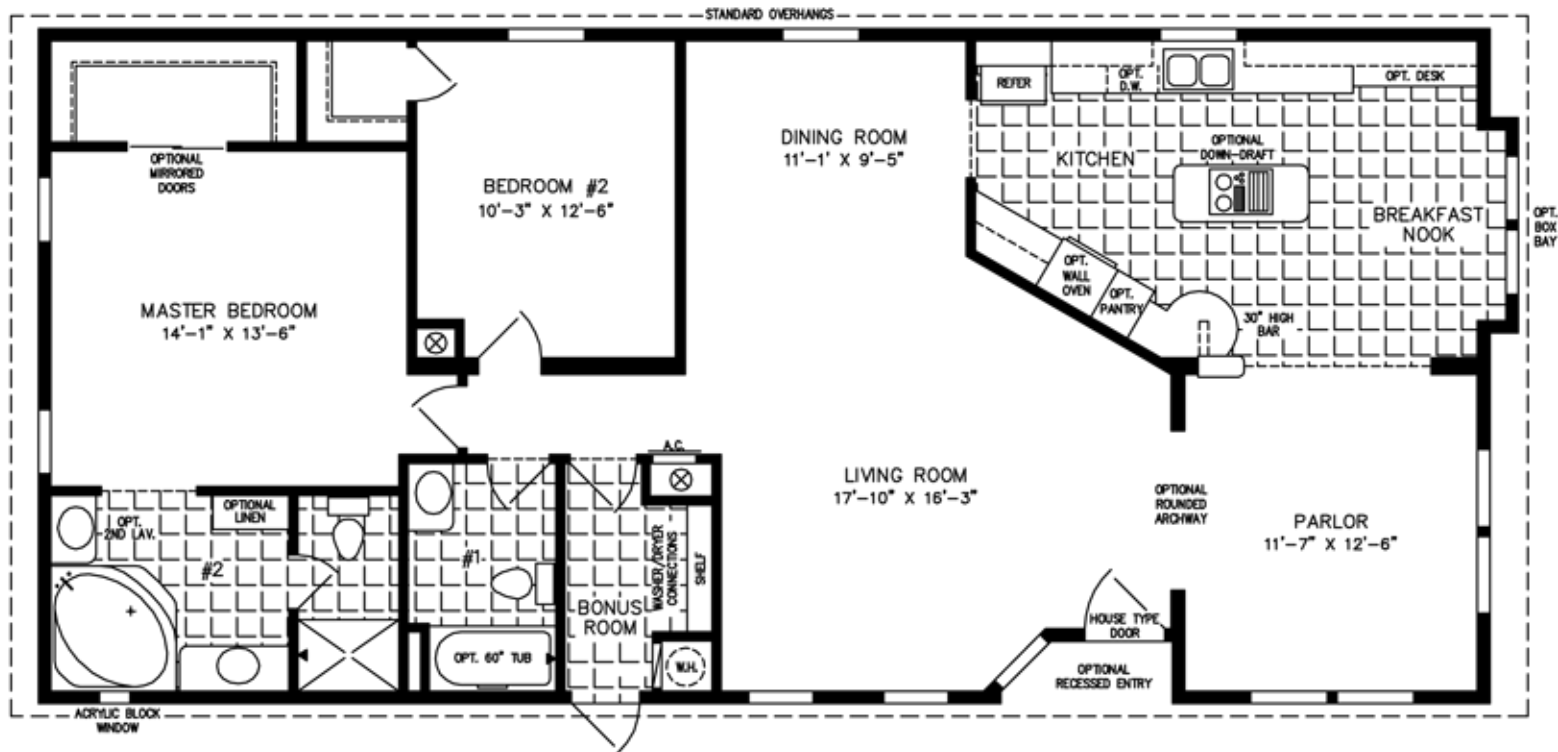

# The TNR

**28' X 57'-4"**

1,529 SQUARE FEET

**Model TNR-3571B**

**2012**

(ALL SIZES ARE APPROX.)  
DESIGNED FOR ZONES II & III

600 Packard Court ■ Safety Harbor, Florida 34695 ■ Telephone (727) 726-1138