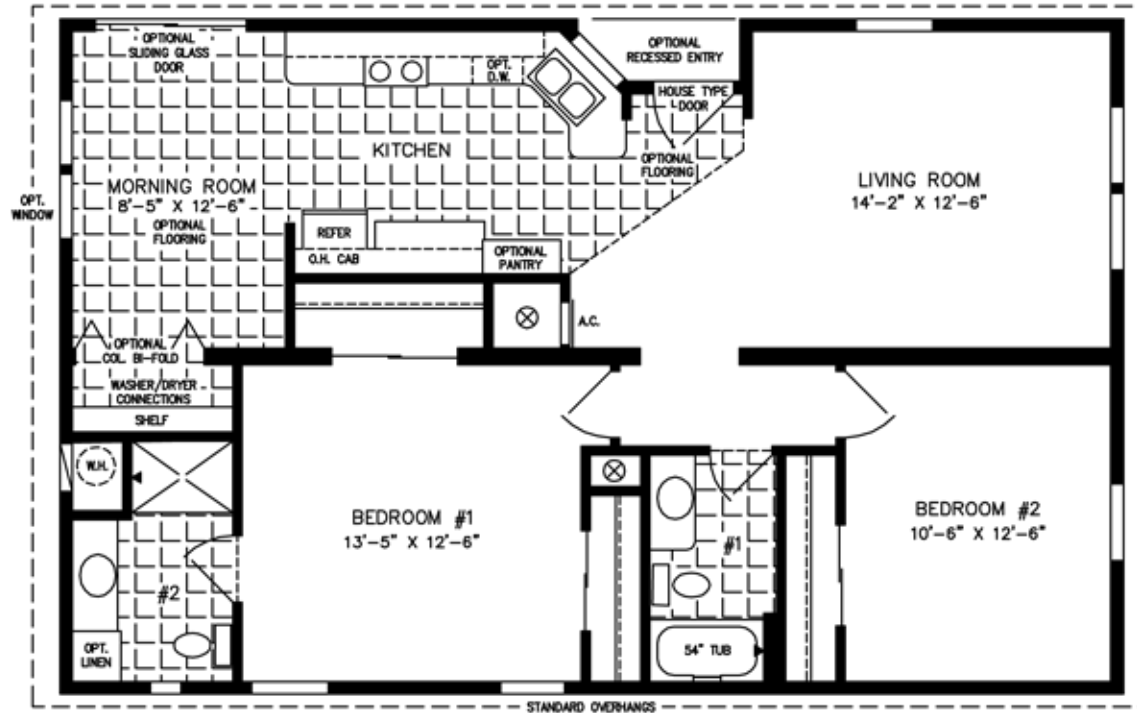

The TNR

600 Packard Court ■ Safety Harbor, Florida 34695 ■ Telephone (727) 726-1138

28' X 42'
1,120 SQUARE FEET

Model TNR-4423B

2012

(ALL SIZES ARE APPROX.)
DESIGNED FOR ZONES II & III

© 5-18-05