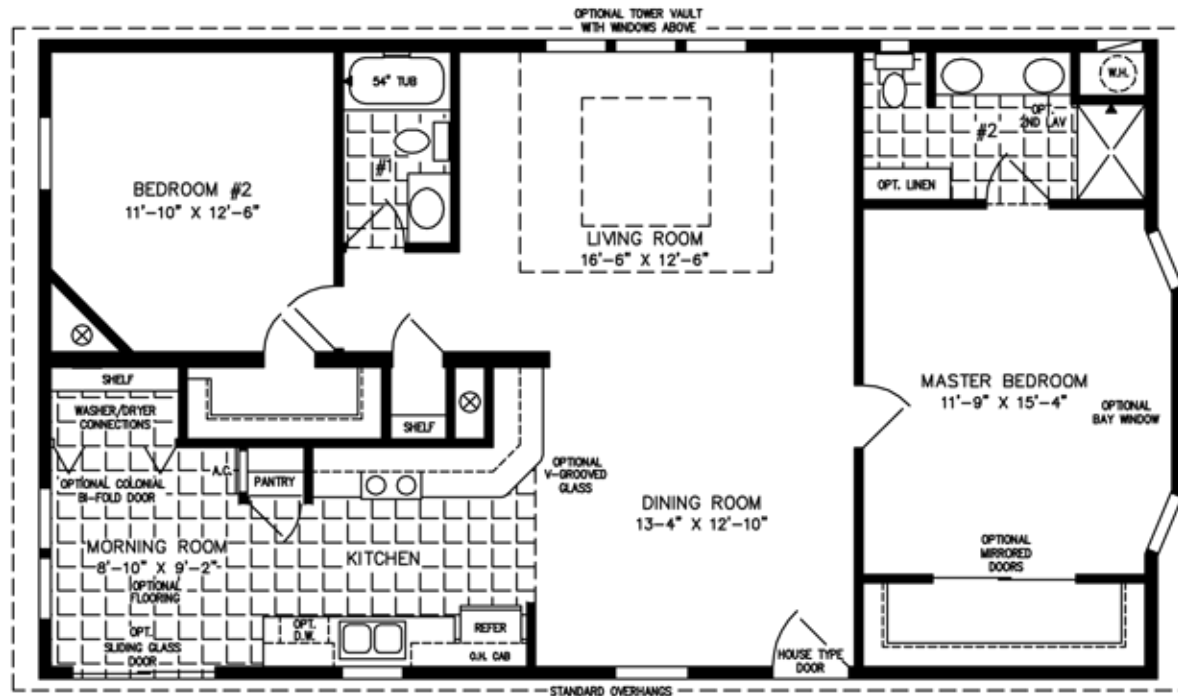

The T N R

600 Packard Court ■ Safety Harbor, Florida 34695 ■ Telephone (727) 726-1138

28' X 46'8

1,244 SQUARE FEET

Model TNR-4463B

2012

(ALL SIZES ARE APPROX.)
DESIGNED FOR ZONES II & III