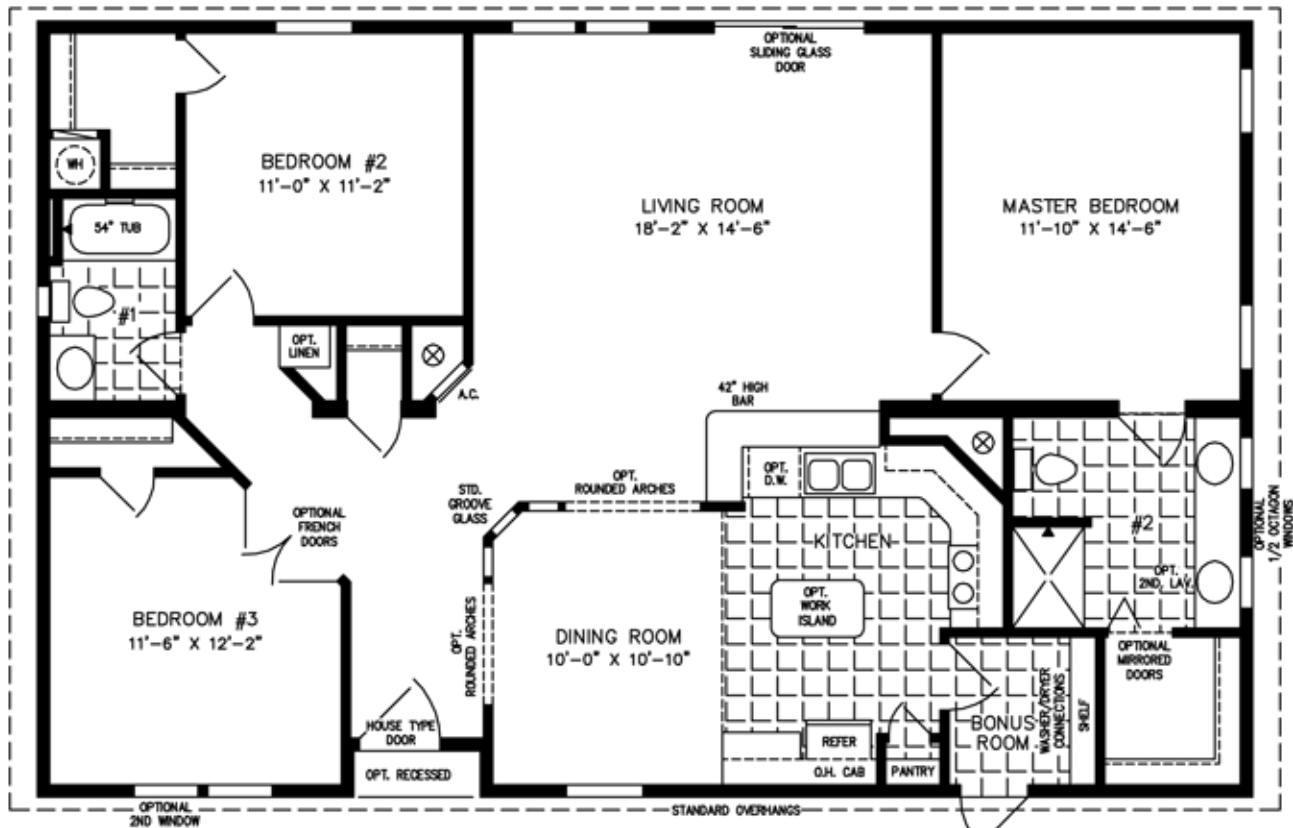

# The TNR

**32' X 48'**  
1,472 SQUARE FEET

600 Packard Court ■ Safety Harbor, Florida 34695 ■ Telephone (727) 726-1138

**Model TNR-44810W**

**2012**

(ALL SIZES ARE APPROX.)  
DESIGNED FOR ZONES II & III