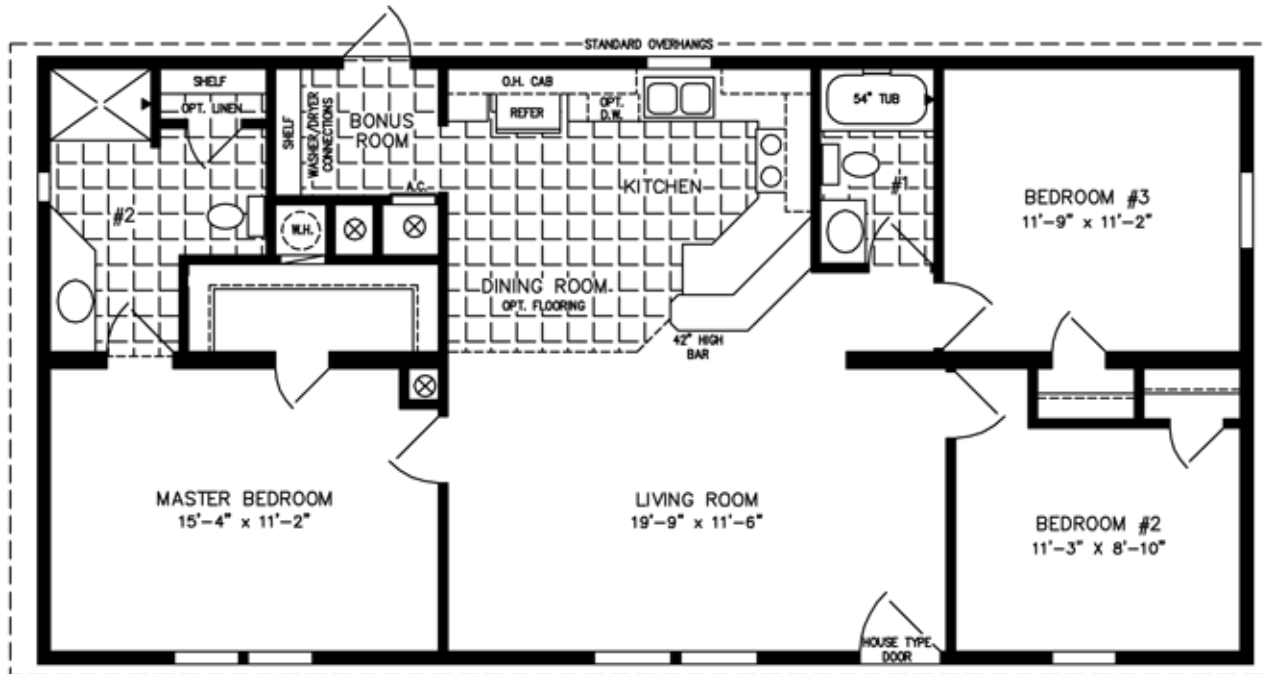

The TNR

600 Packard Court ■ Safety Harbor, Florida 34695 ■ Telephone (727) 726-1138

24' X 48'
1,152 SQUARE FEET

Model TNR-44811A

2012

(ALL SIZES ARE APPROX.)
DESIGNED FOR ZONES II & III

© 3-26-03