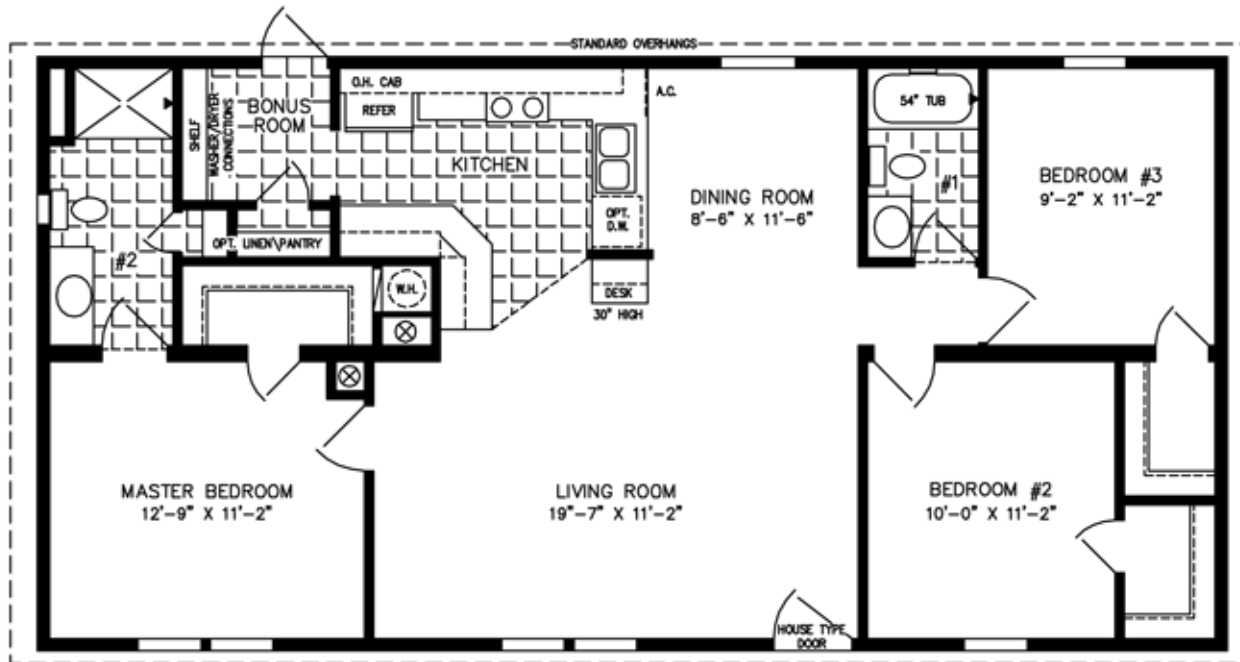

The TNR

600 Packard Court ■ Safety Harbor, Florida 34695 ■ Telephone (727) 726-1138

24' X 48'
1,152 SQUARE FEET

Model TNR-4489A

2012

(ALL SIZES ARE APPROX.)
DESIGNED FOR ZONES II & III