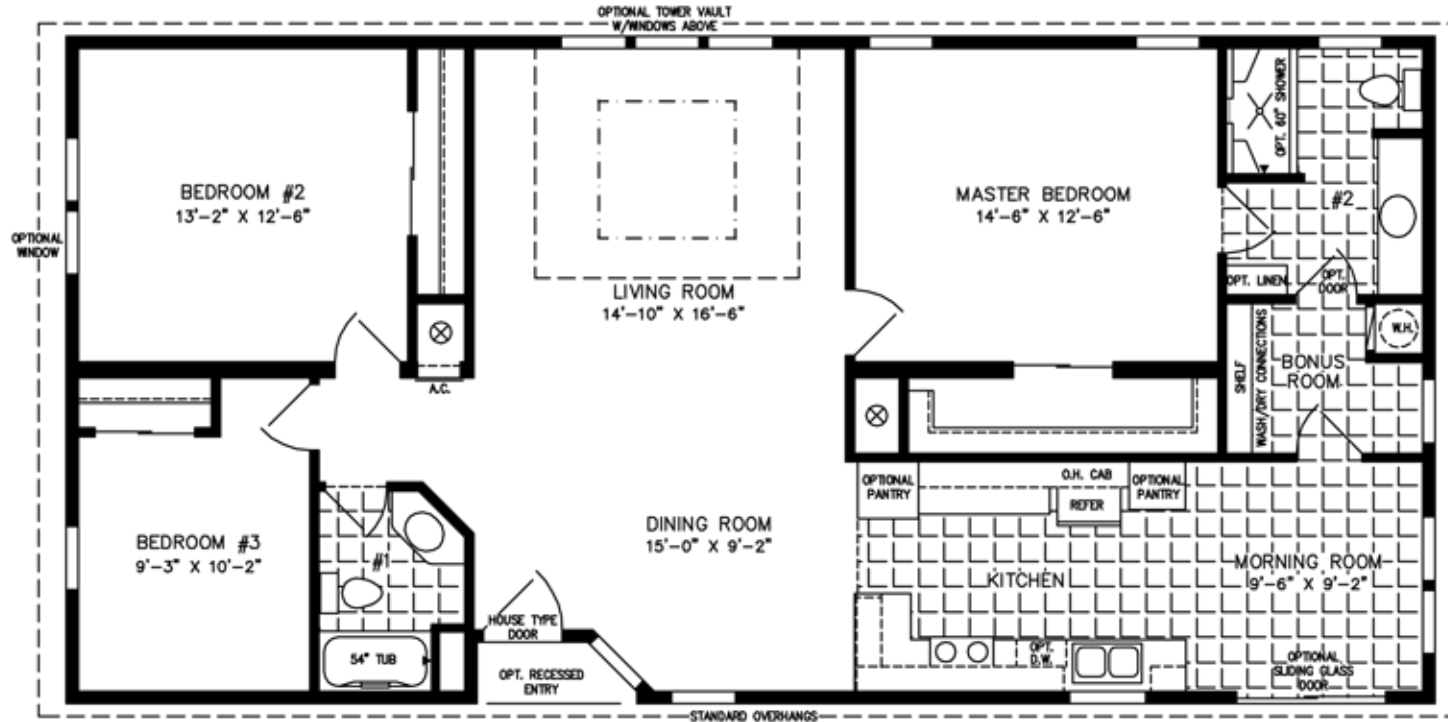

The TNR

600 Packard Court ■ Safety Harbor, Florida 34695 ■ Telephone (727) 726-1138

28' X 54'-8"
1,458 SQUARE FEET

Model TNR-4544B

2012 (ALL SIZES ARE APPROX.)
DESIGNED FOR ZONES II & III