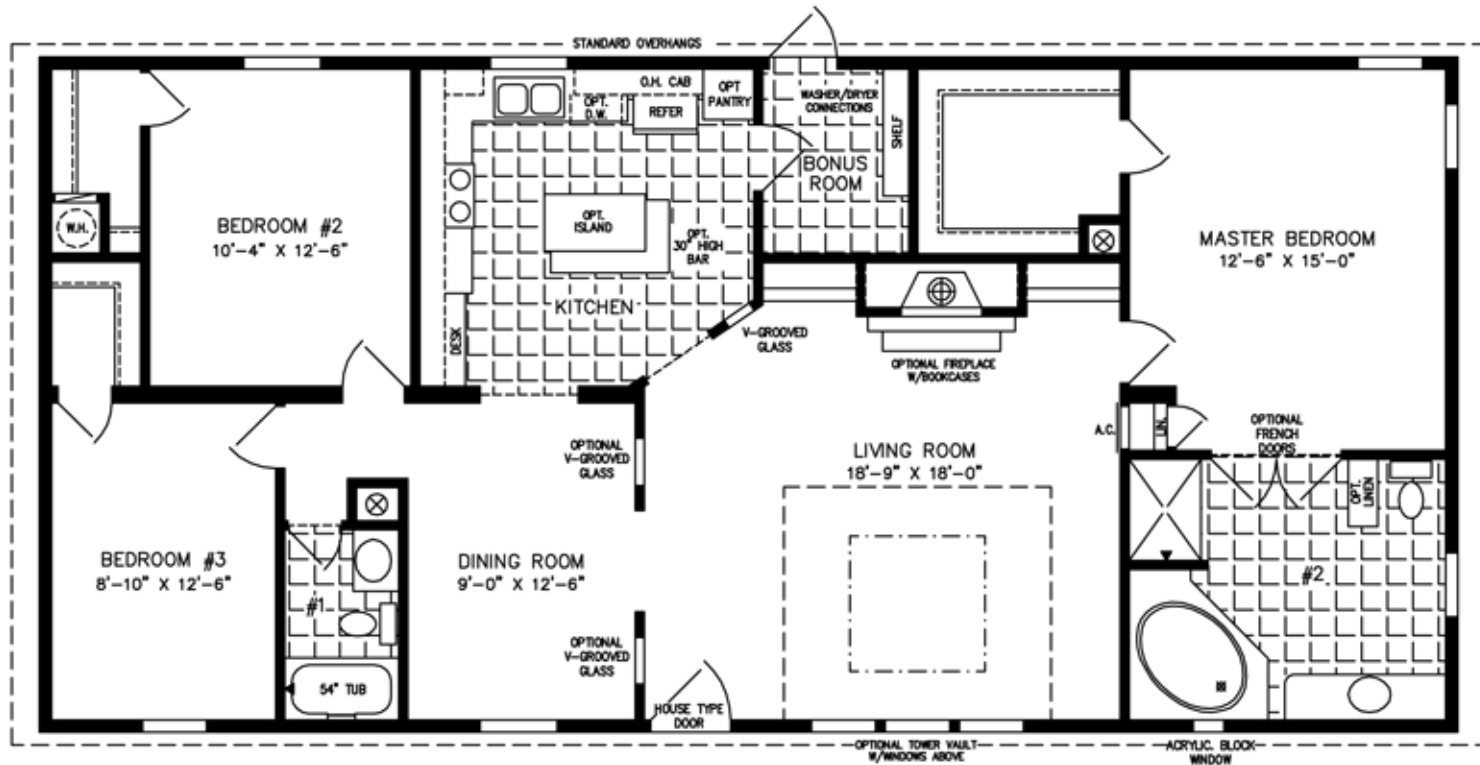

The TNR

600 Packard Ct. ■ Safety Harbor, Florida 34695 ■ Telephone (727) 726-1138

28' X 56'
1,493 SQUARE FEET

Model TNR-4566B

2012

(ALL SIZES ARE APPROX.)
DESIGNED FOR ZONES II & III