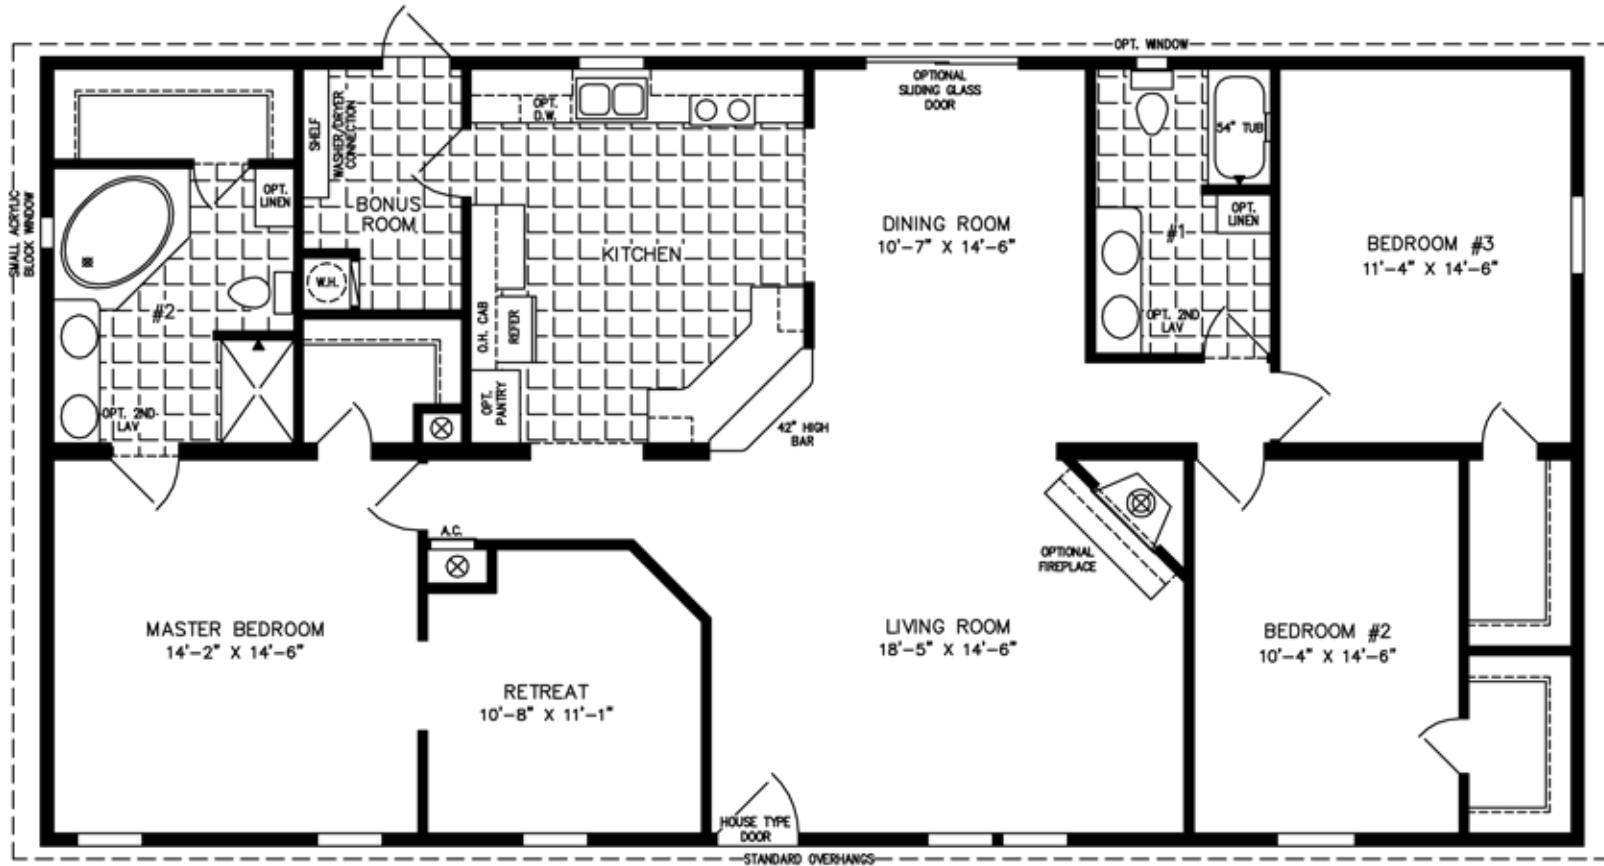

The TNR

600 Packard Court ■ Safety Harbor, Florida 34695 ■ Telephone (727) 726-1138

32' X 60'

1,840 SQUARE FEET

Model TNR-46017W

2012

(ALL SIZES ARE APPROX.)

DESIGNED FOR ZONES II & III