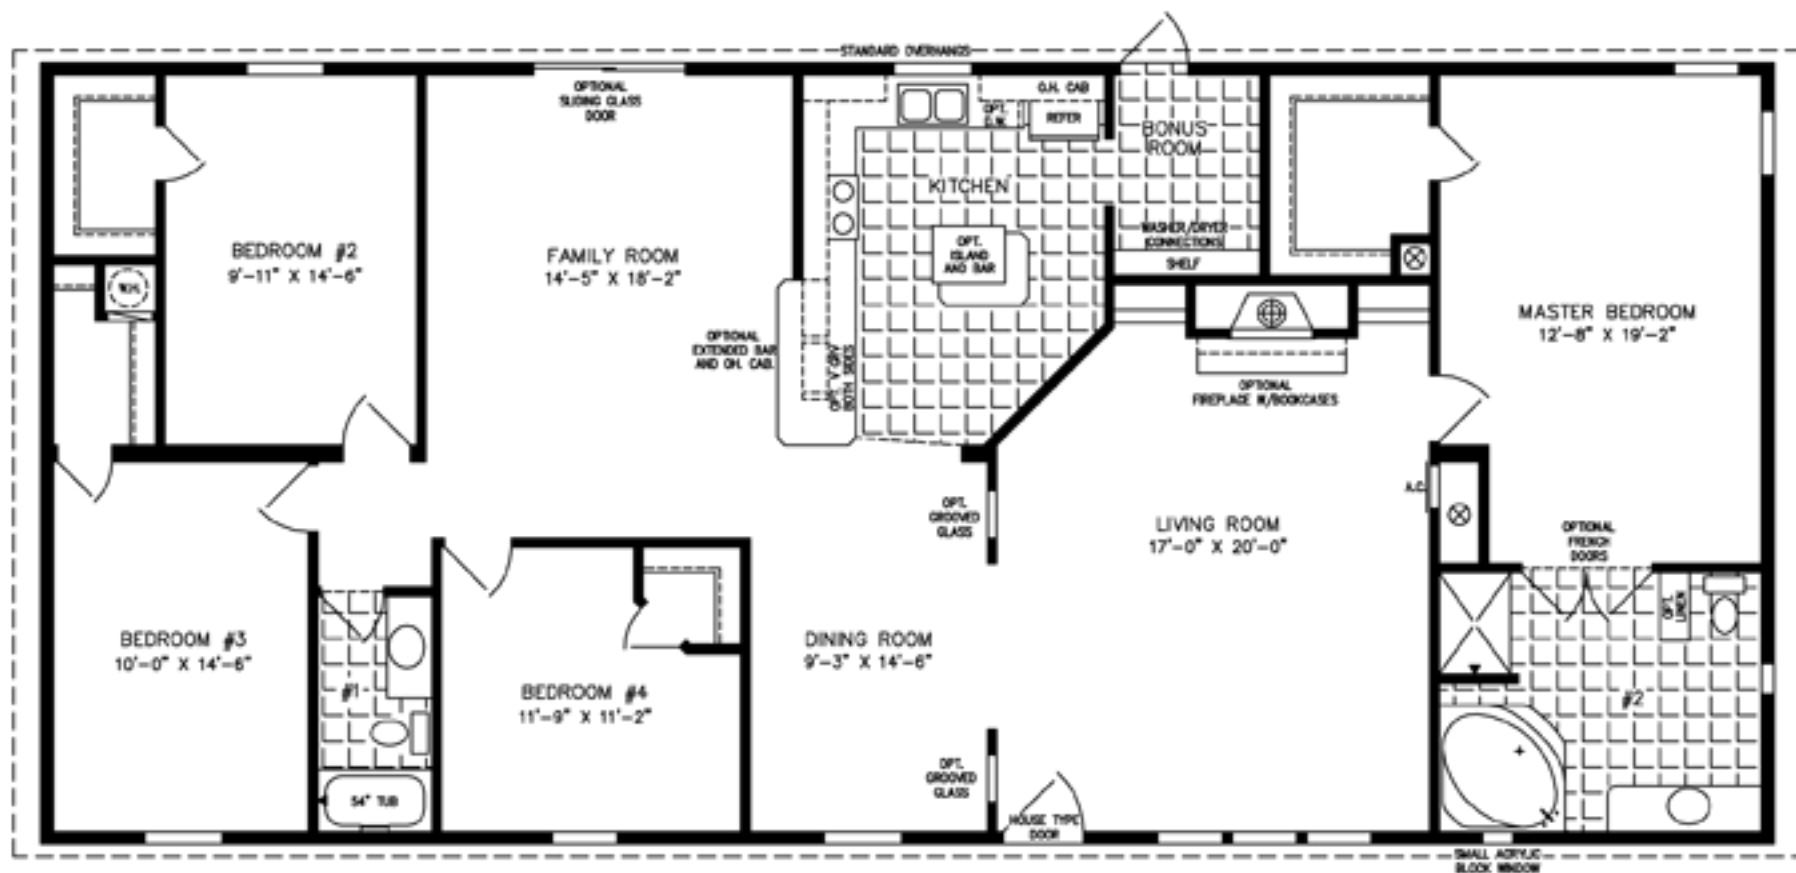

The TNR

600 Packard Court ■ Safety Harbor, Florida 34695 ■ Telephone (727) 726-1138

32' X 68'

2,085 SQUARE FEET

Model TNR-46811W

2012 (ALL SIZES ARE APPROX.)

DESIGNED FOR ZONES II & III

© 5-24-99