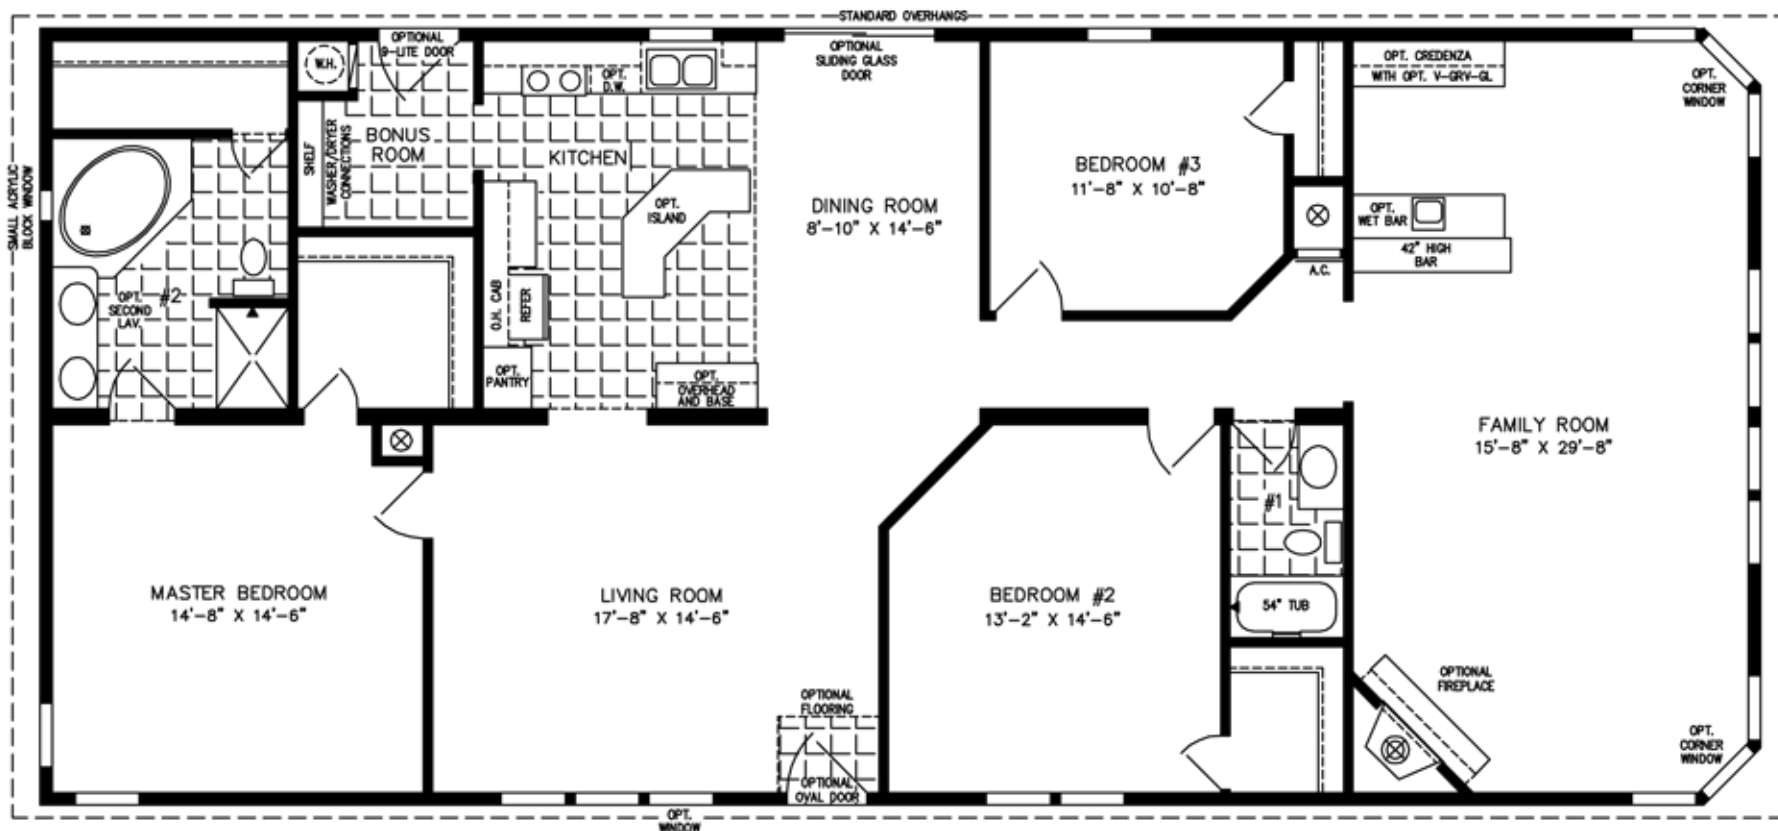

The TNR

600 Packard Court ■ Safety Harbor, Florida 34695 ■ Telephone (727) 726-1138

32' X 68'
2,085 SQUARE FEET

Model TNR-46815W

2012

(ALL SIZES ARE APPROX.)
DESIGNED FOR ZONES II & III