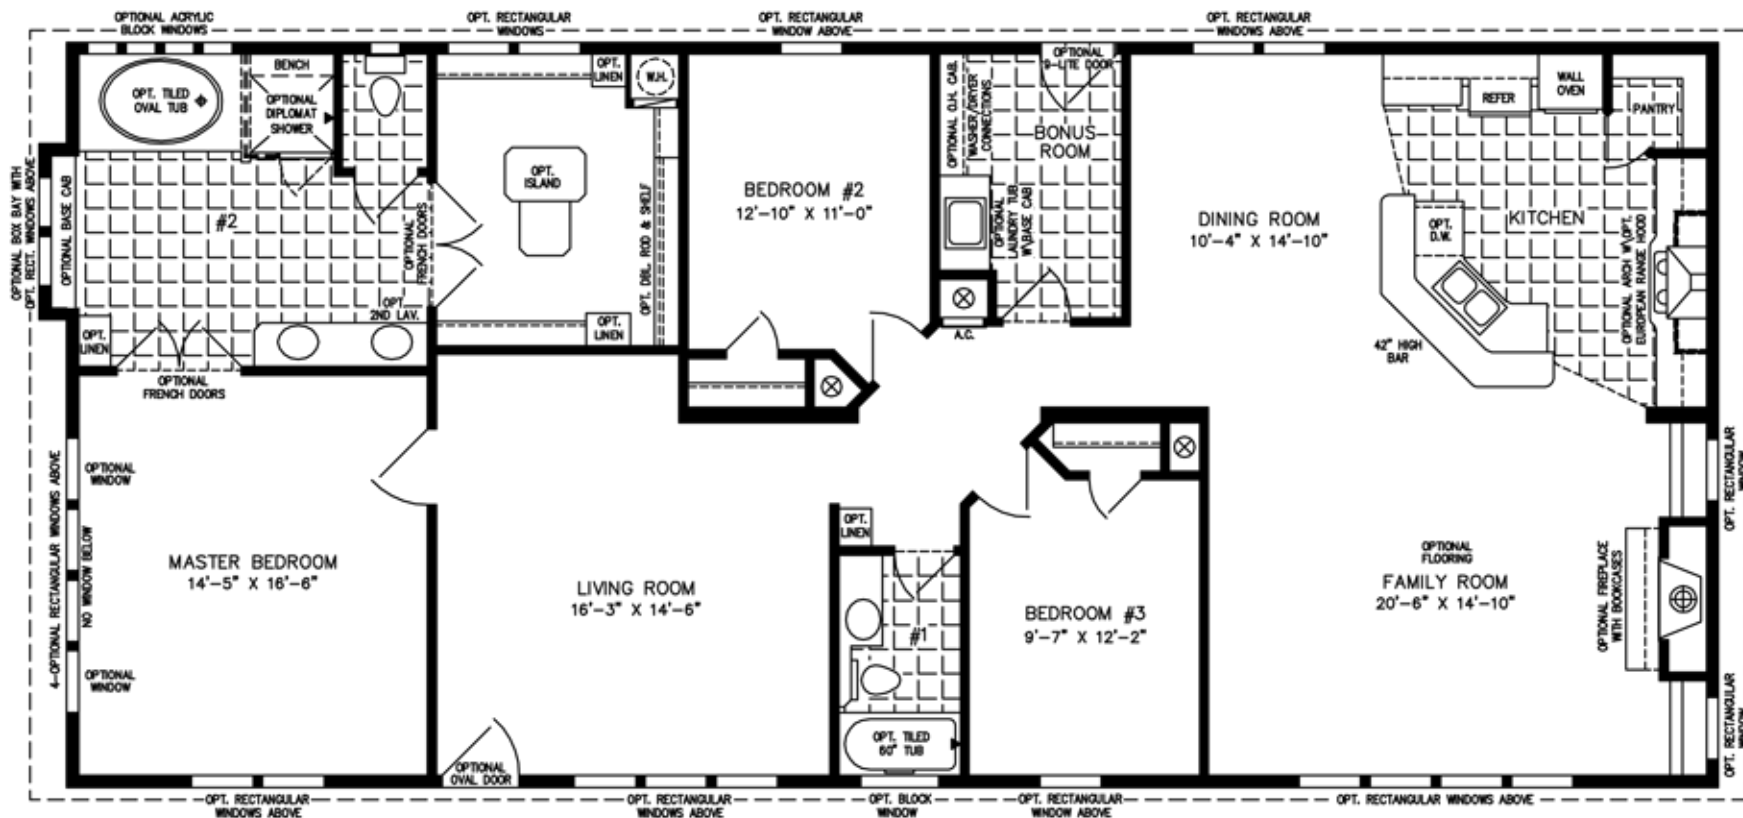

# The TNR

**32' X 68'**

2,085 SQUARE FEET

**Model TNR-46817W**

**2012**

(ALL SIZES ARE APPROX.)

DESIGNED FOR ZONES II & III

© 11-05-07