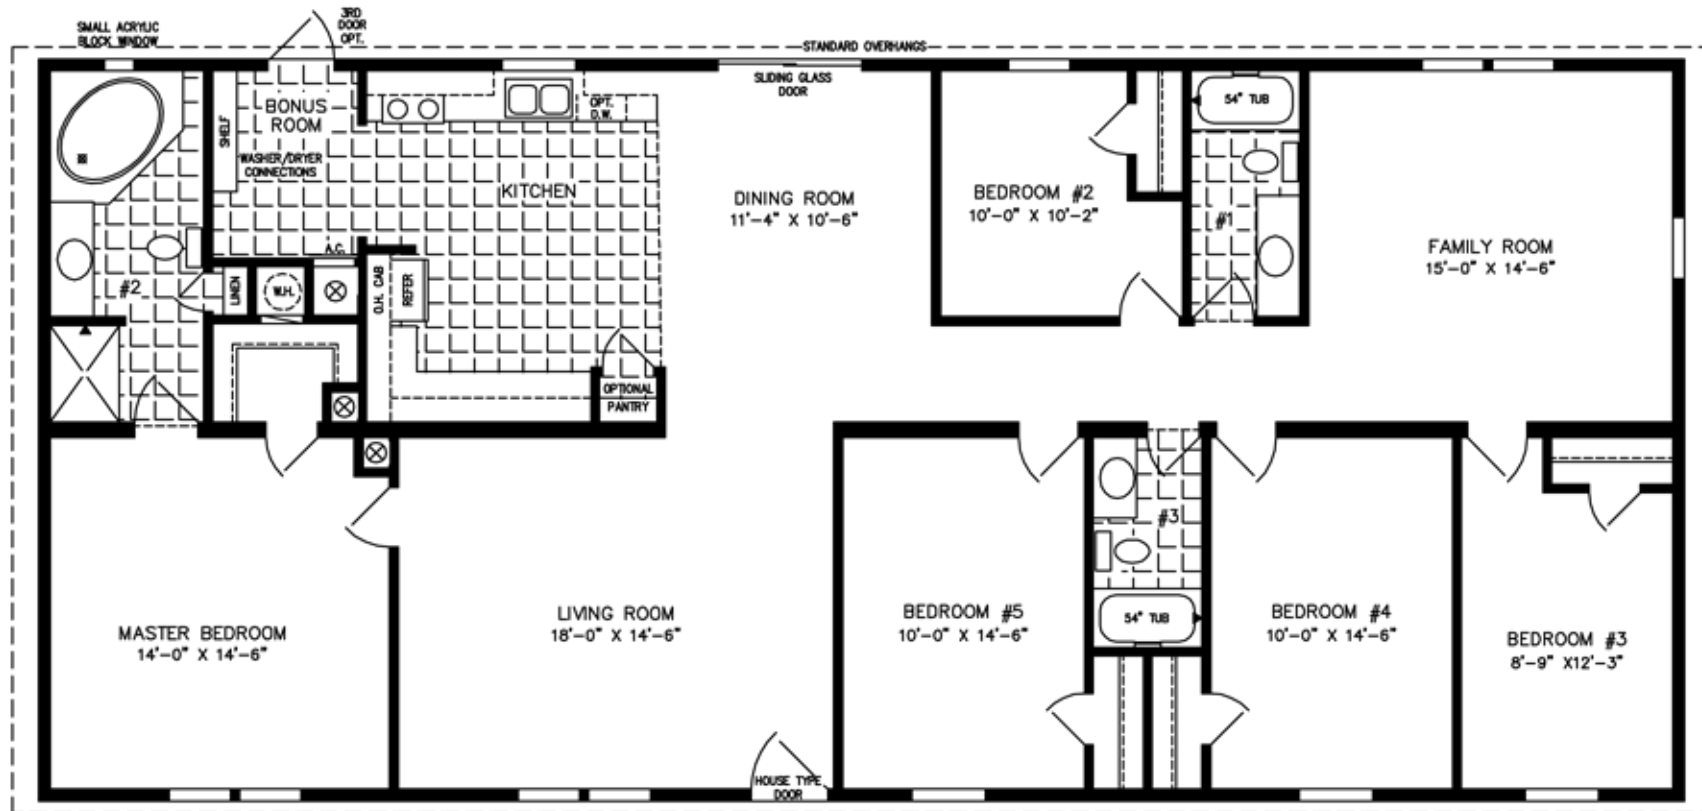

# The TNR

**32' X 68'**

2,085 SQUARE FEET

**Model TNR-4686W**

**2012**

(ALL SIZES ARE APPROX.)  
DESIGNED FOR ZONES II & III

600 Packard Court ■ Safety Harbor, Florida 34695 ■ Telephone (727) 726-1138