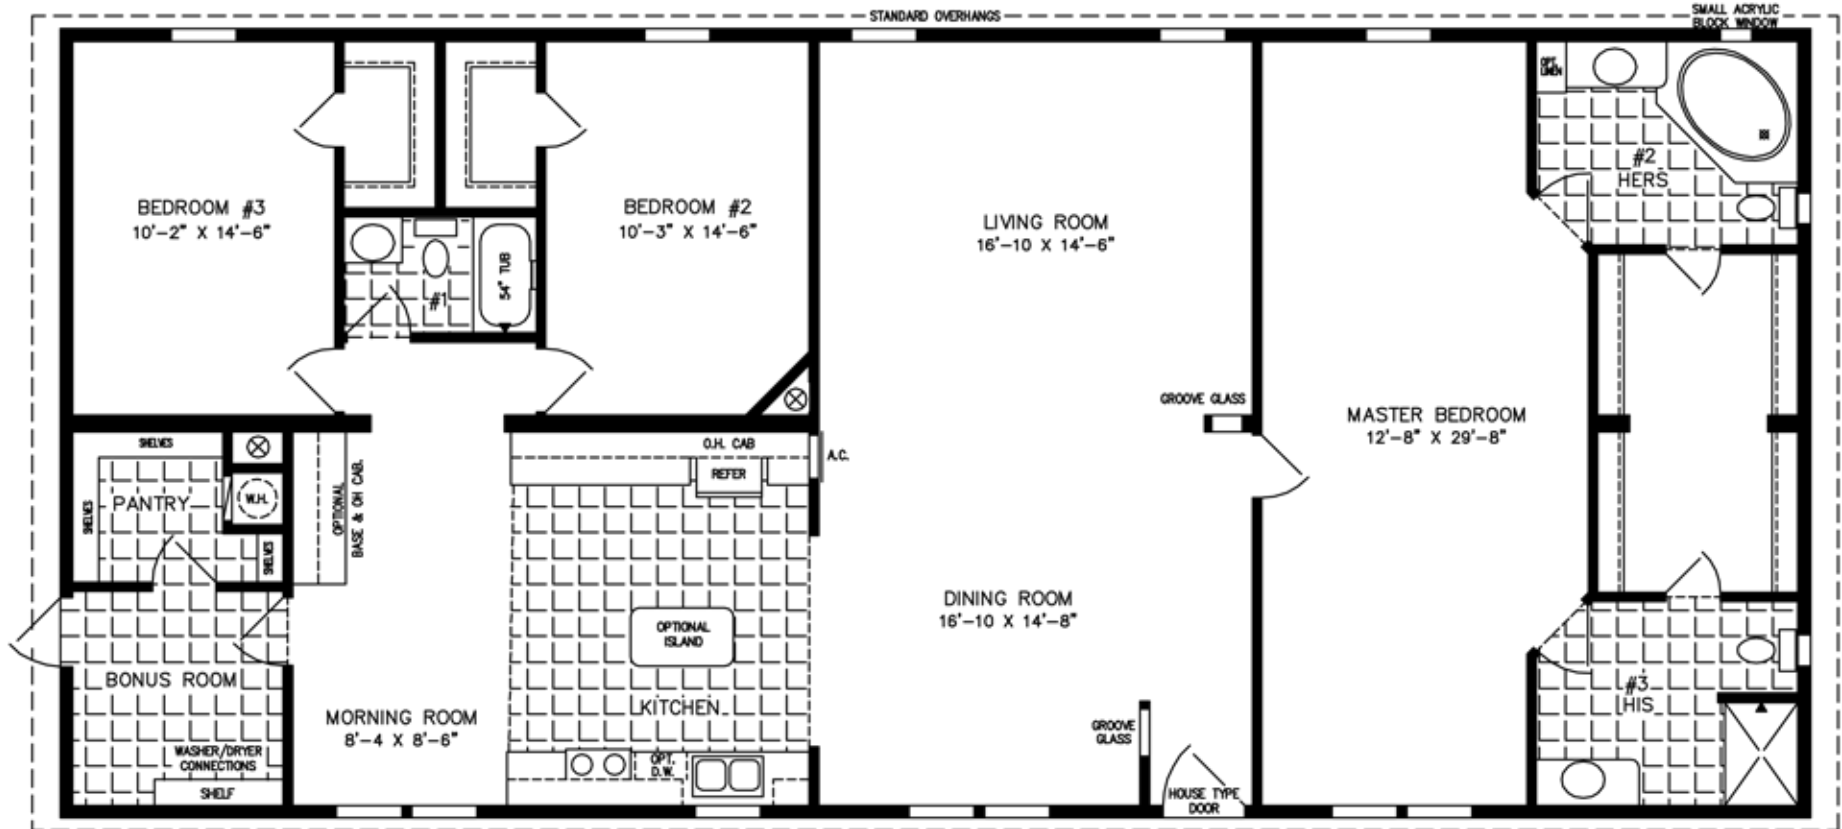

The TNR

600 Packard Court ■ Safety Harbor, Florida 34695 ■ Telephone (727) 726-1138

32' X 68'

2,085 SQUARE FEET

Model TNR-4687W

2012

(ALL SIZES ARE APPROX.)
DESIGNED FOR ZONES II & III