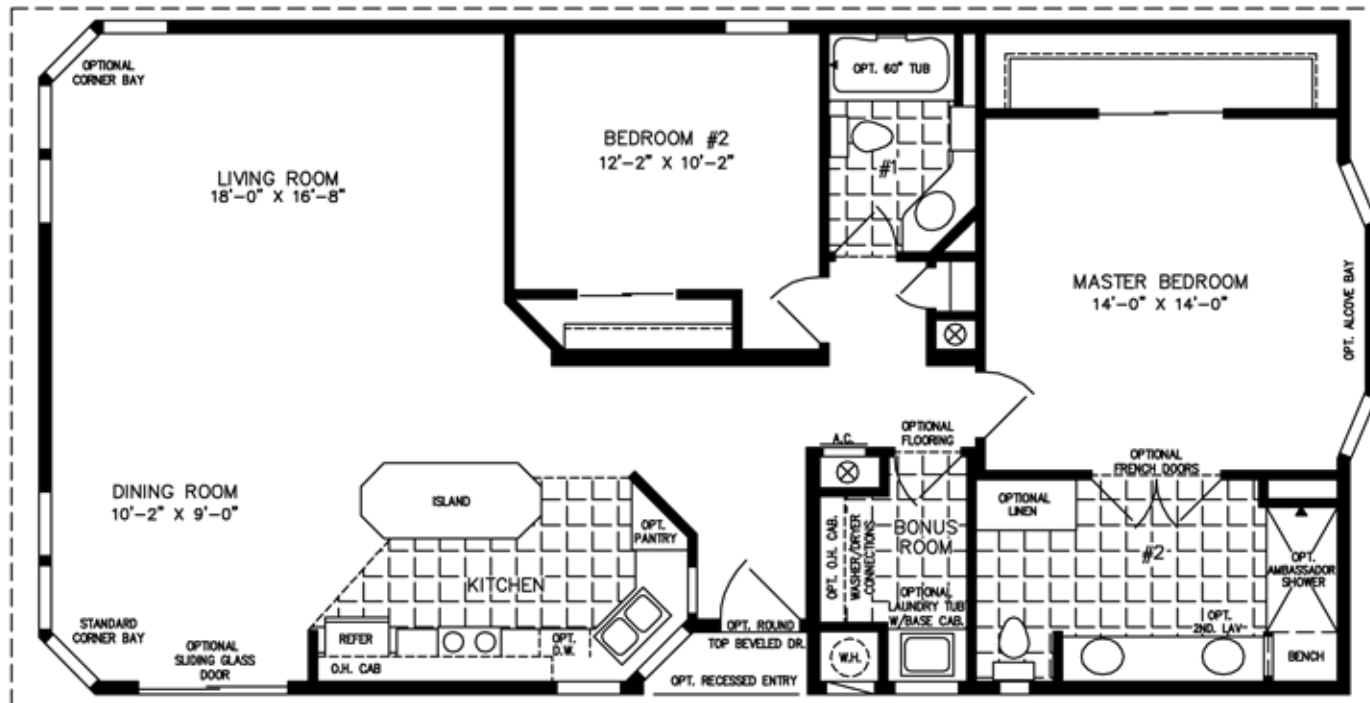

# The T N R

600 Packard Court ■ Safety Harbor, Florida 34695 ■ Telephone (727) 726-1138

**28' X 52'**  
1,387 SQUARE FEET

**Model TNR-5521B-708**

**2012**

(ALL SIZES ARE APPROX.)  
DESIGNED FOR ZONES II & III