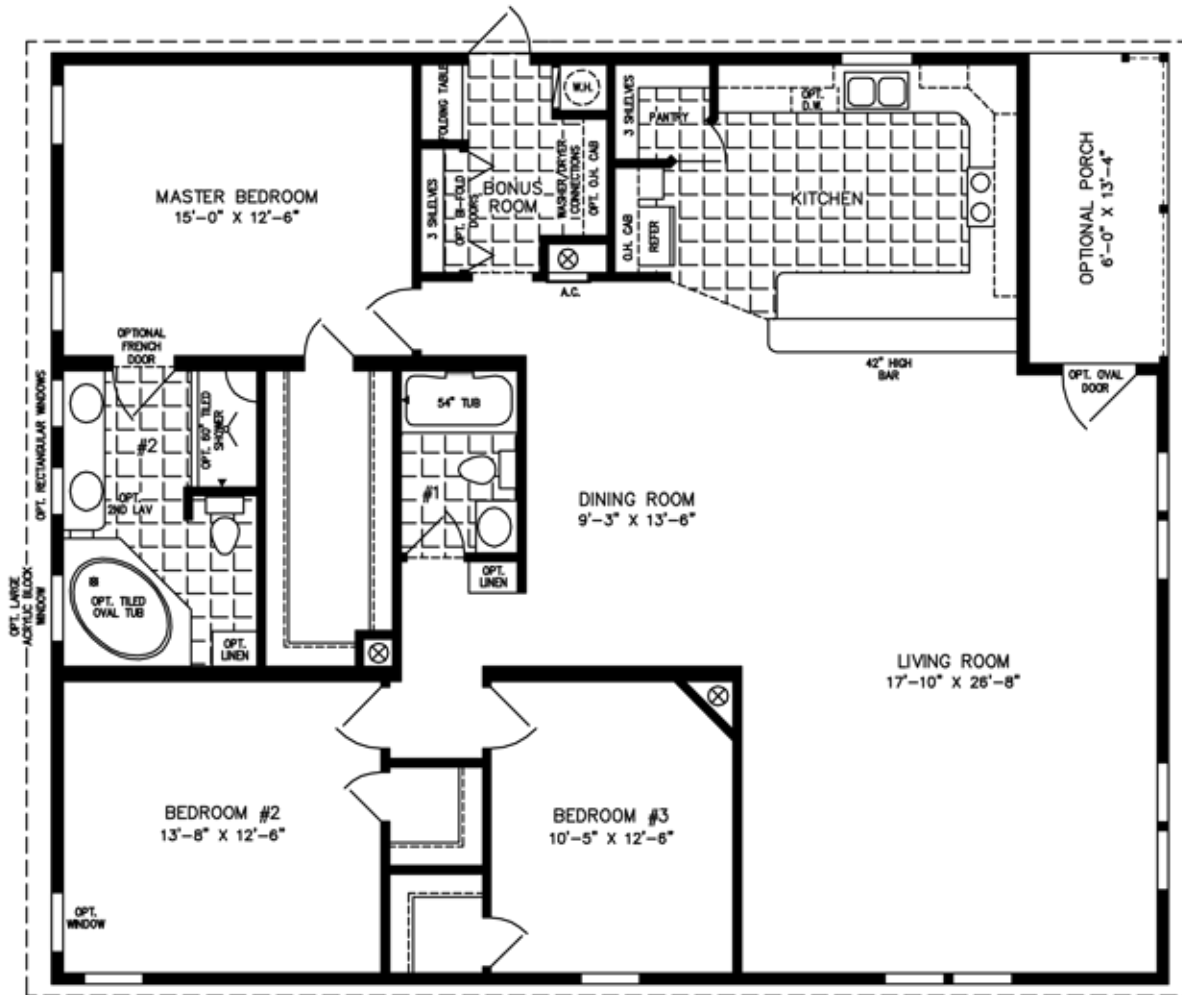

# The TNR

600 Packard Court ■ Safety Harbor, Florida 34695 ■ Telephone (727) 726-1138

**42' X 42'/48'**

42' X 48' INCL. PORCH

1,840 SQ. FEET (1,920 SQ. FT W\PORCH)

**Model TNR-7483-575**

**2012**

(ALL SIZES ARE APPROX.)

DESIGNED FOR ZONES II & III

© 05-22-09