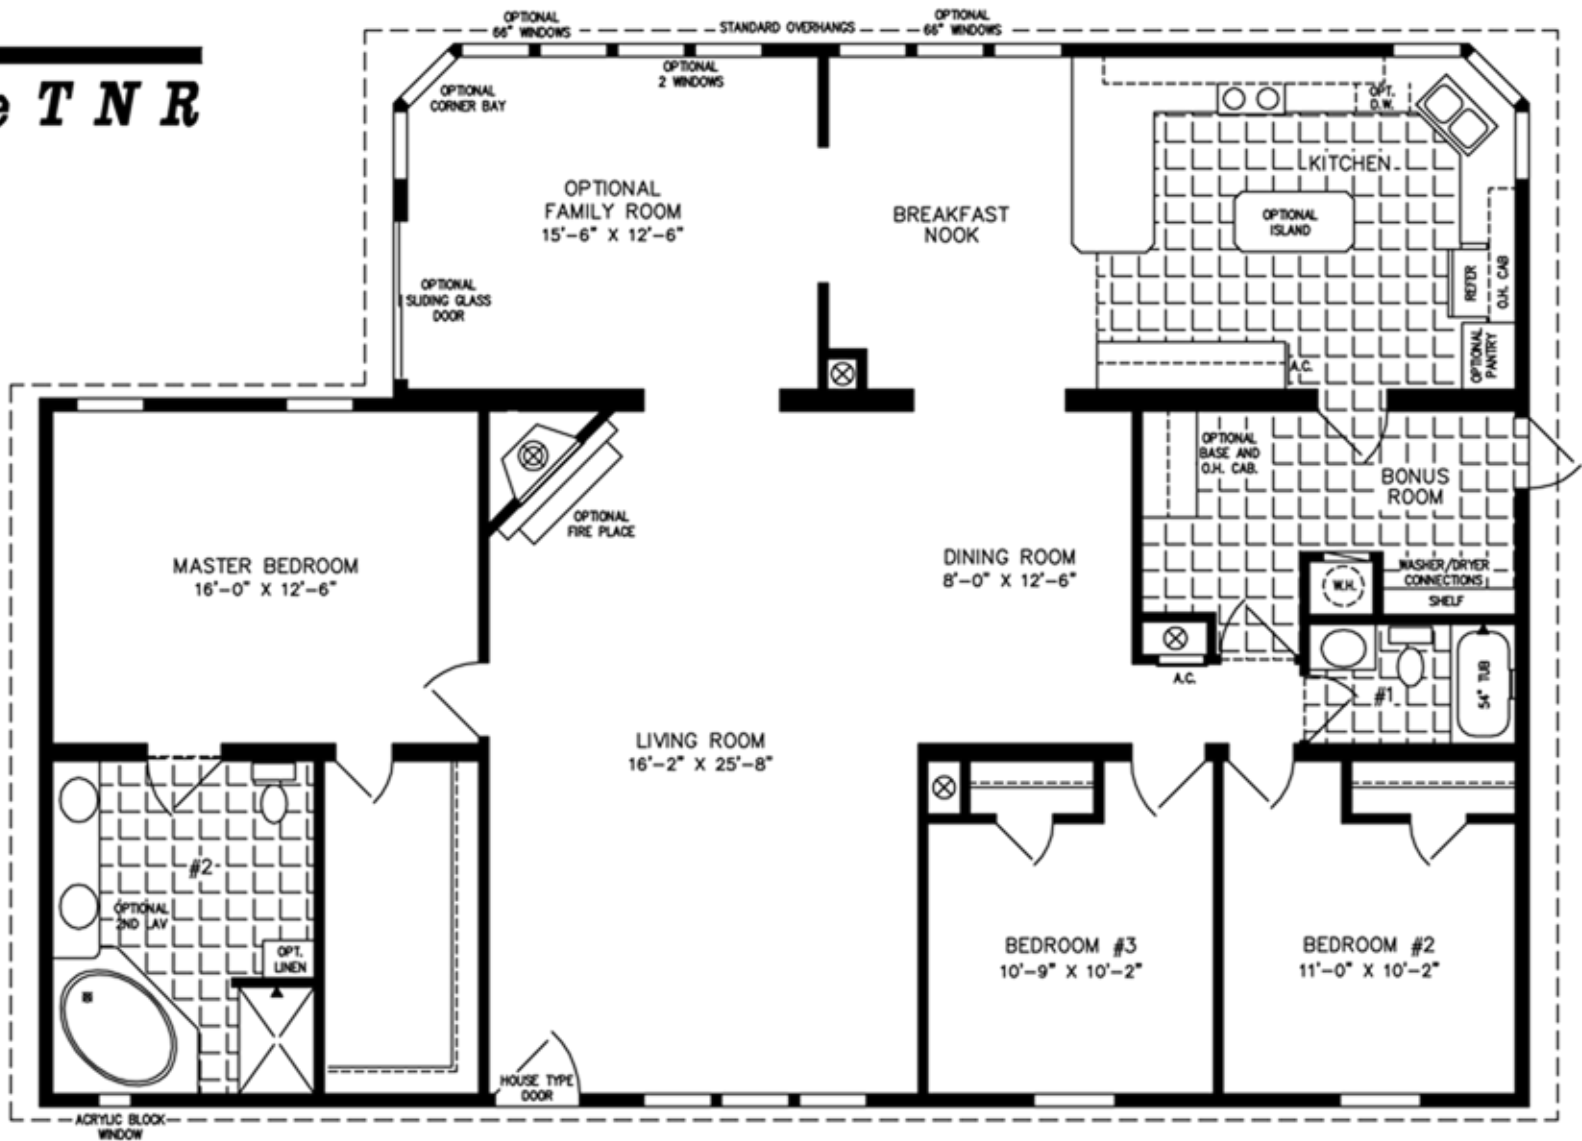

The TNR

42' X 56' X 42'-8"
2,062 SQUARE FEET

Model TNR-7561

2012

(ALL SIZES ARE APPROX.)
DESIGNED FOR ZONES II & III © 6-1-97

600 Packard Court ■ Safety Harbor, Florida 34695 ■ Telephone (727) 726-1138