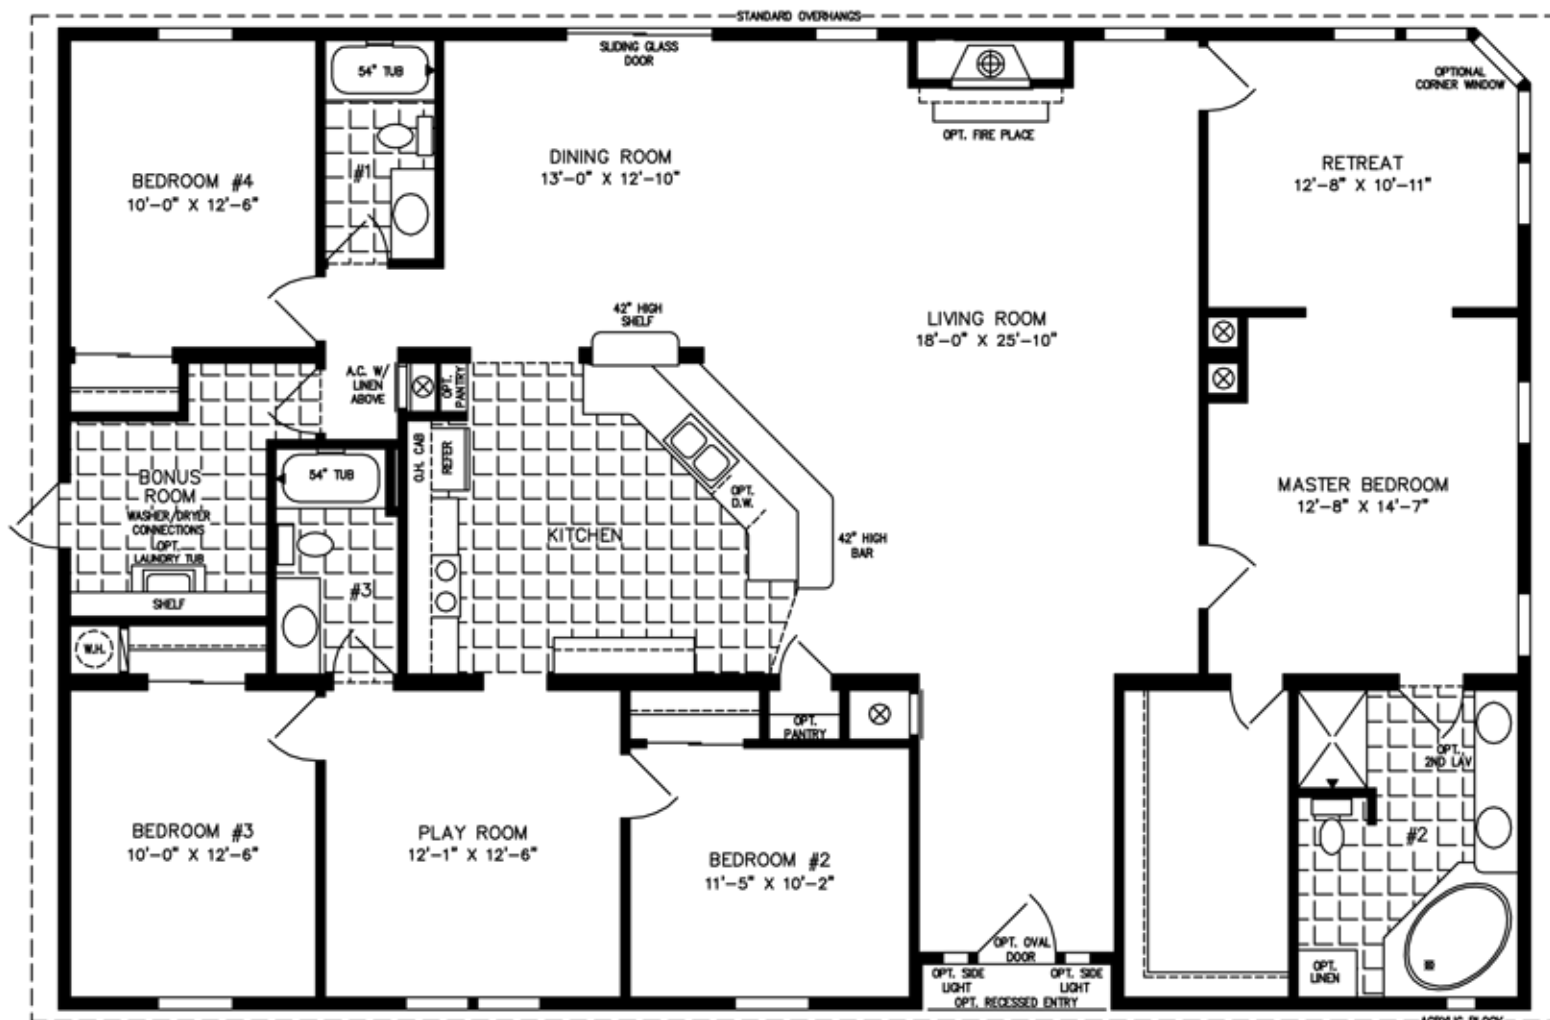

# The TNR

**42' X 60'**  
2,460 SQUARE FEET

**Model TNR-7604**

**2012**

(ALL SIZES ARE APPROX.)  
DESIGNED FOR ZONES II & III

© 5-24-99

600 Packard Court ■ Safety Harbor, Florida 34695 ■ Telephone (727) 726-1138