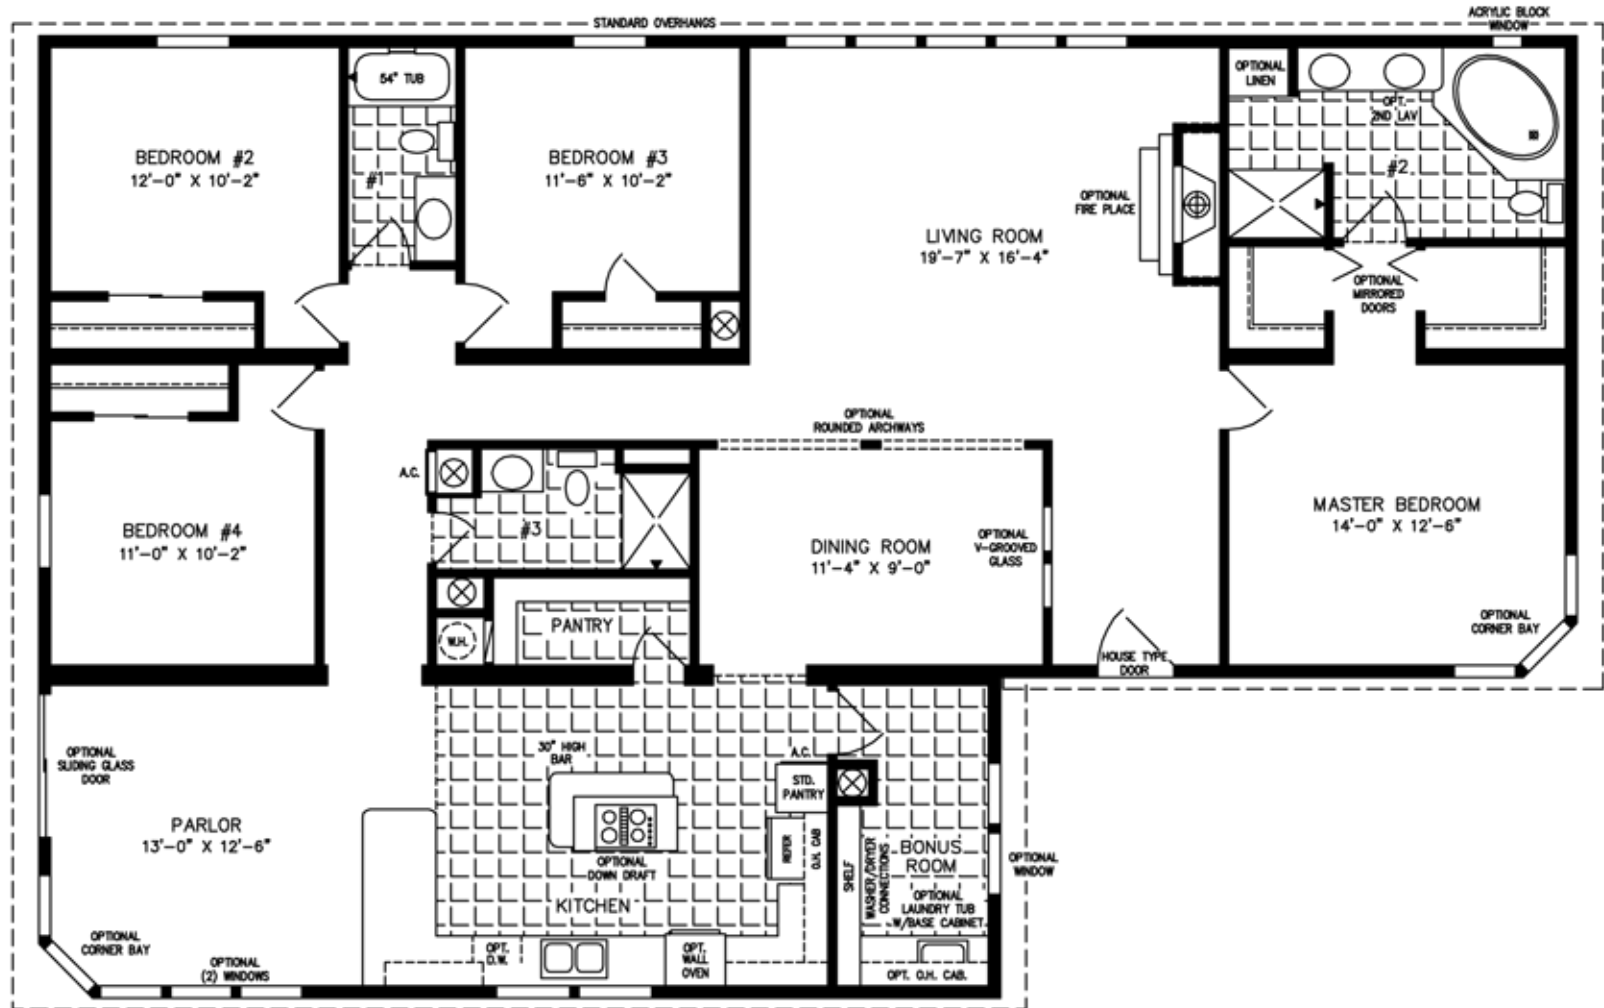

# The TNR

**42' X 64' X 40'**  
2,240 SQUARE FEET

**Model TNR-7642**

**2012**

(ALL SIZES ARE APPROX.)  
DESIGNED FOR ZONES II & III

600 Packard Court ■ Safety Harbor, Florida 34695 ■ Telephone (727) 726-1138