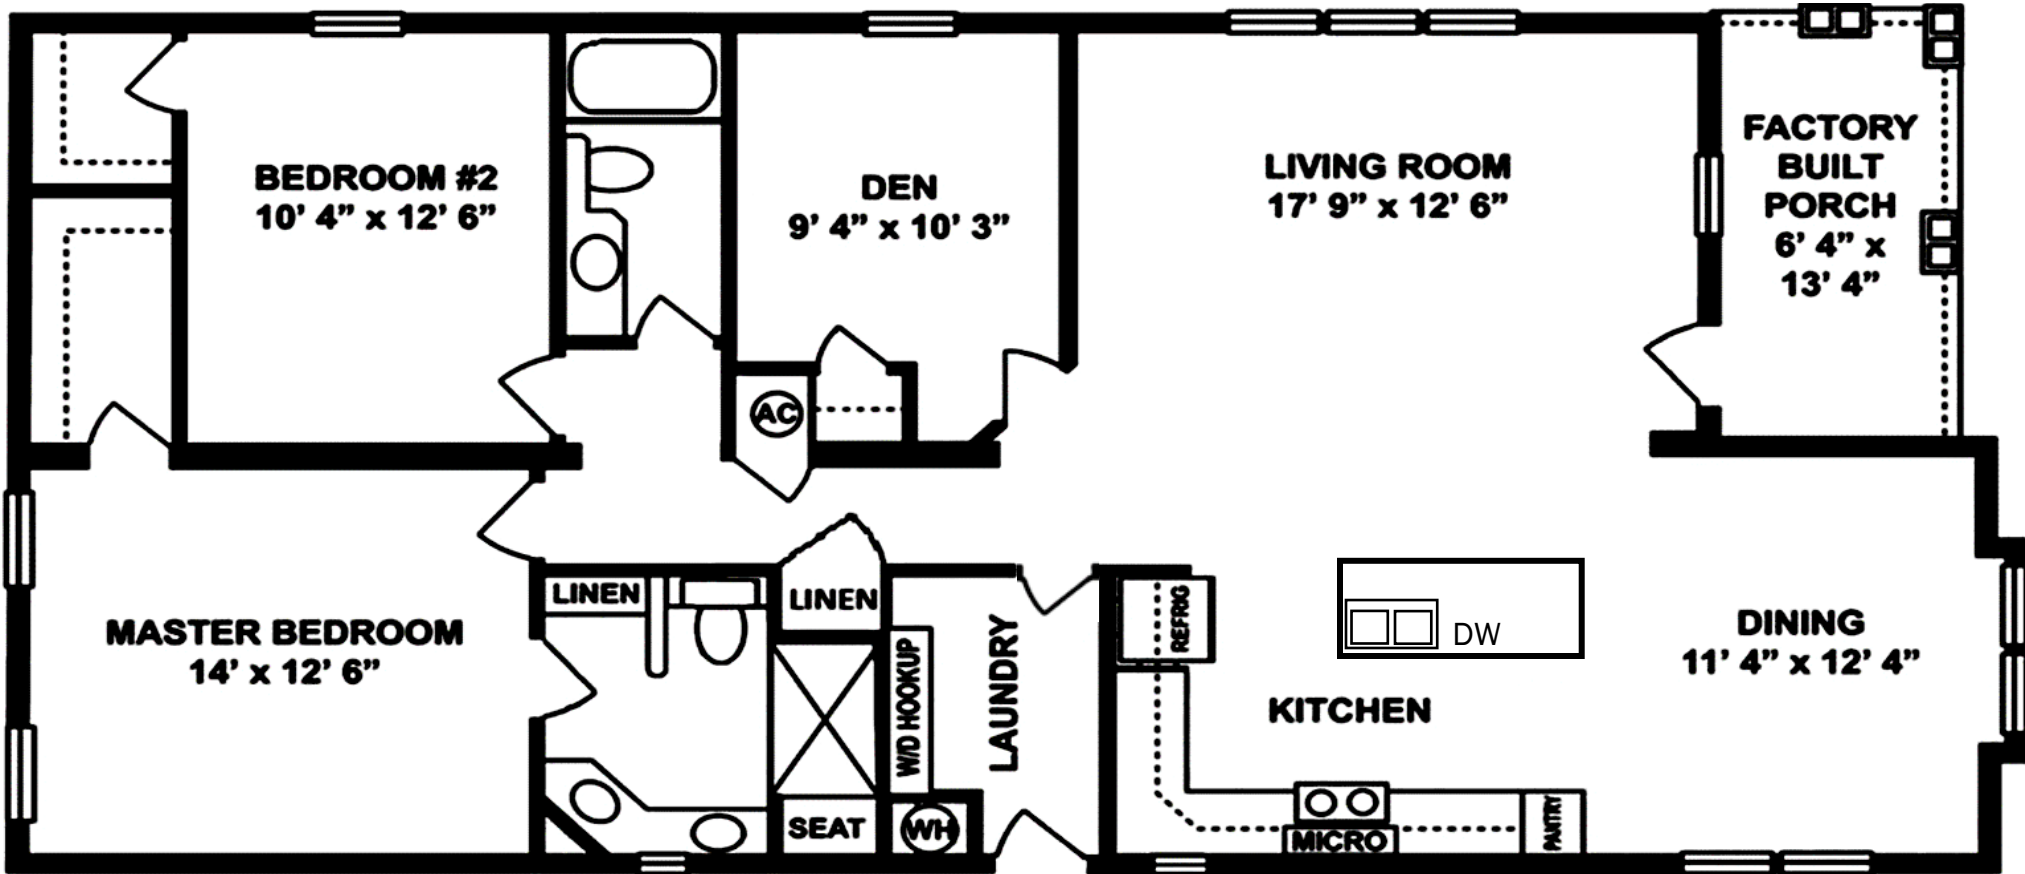

THE REGATTA

2BR/2BA PLUS DEN DOUBLE WIDE MANUFACTURED HOME

26'8" x 56'/48'4" WITH 6'4" x 13'4" FACTORY-BUILT PORCH ~ 1,391 Sq. Ft.

(EXTERIOR DIMENSION - SIZE APPROXIMATE)

2019
TNR Model 6563B

LEECORP HOMES ESTERO MODEL CENTER