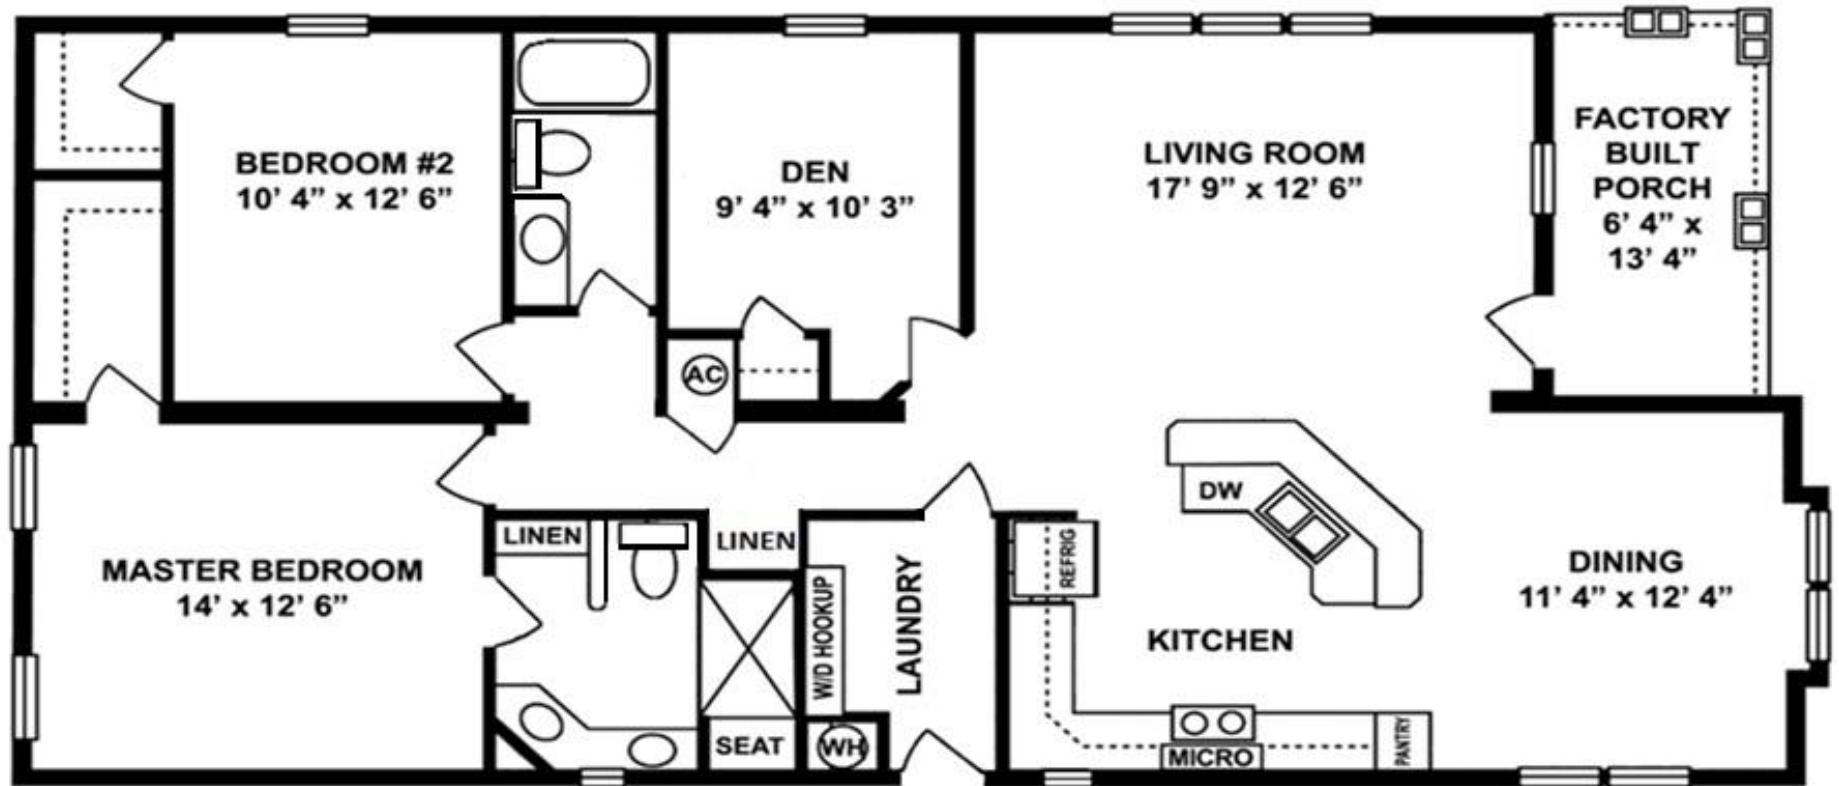

THE REGATTA ~ 2016

2 BR/2 BA Plus Den Double Wide Manufactured Home

26'8" x 56' / 48'4" with 6'4" x 13'4" Factory-Built Porch ~ 1,391 Sq. Ft.

(Exterior Dimension—Size Approximate)

LeeCorp Homes
20251 S. Tamiami Trail
Estero, FL 33928
239.498.2220
800.428.1318
www.LeeCorpInc.com

JACOBSEN
HOMES
TNR Model 6563B