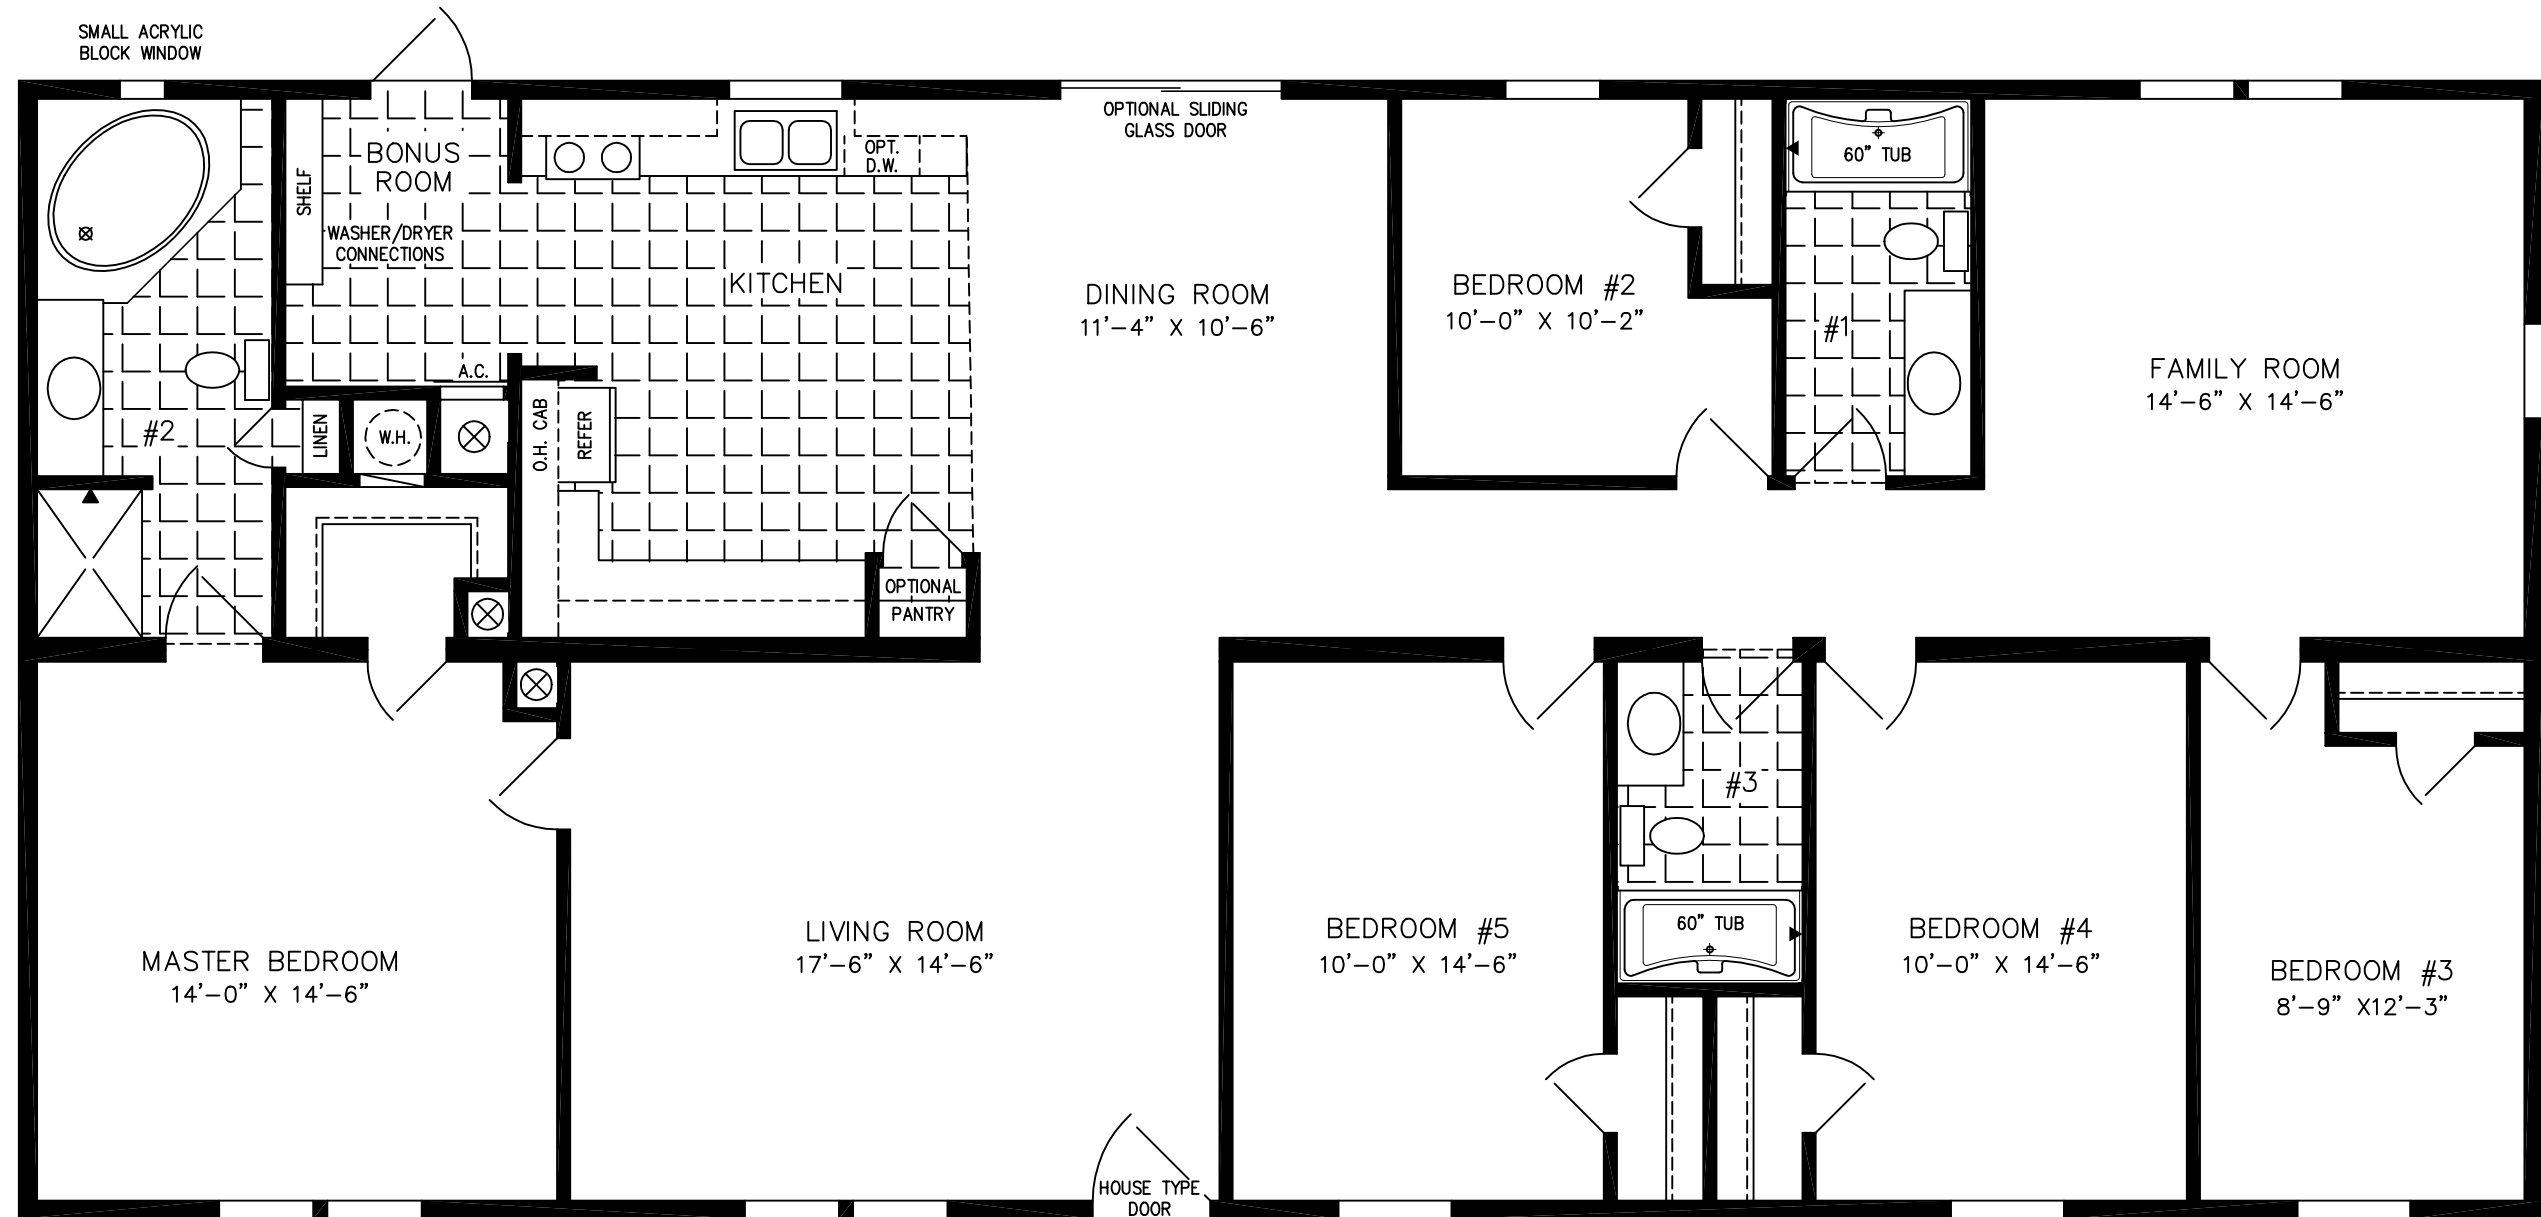

The TNR

NOTE:
CHECK WITH YOUR SALESPERSON
TO IDENTIFY OPTIONAL ITEMS
THAT ARE ON THIS PRINT.

32' X 68'
2,085 SQUARE FEET

Model TNR-4686W

600 Packard Court ■ Safety Harbor, Florida 34695 ■ Telephone (727) 726-1138

www.jachomes.com/Floor-Plans

2020 (ALL SIZES ARE APPROX.)
DESIGNED FOR ZONES II & III

© 2-6-99