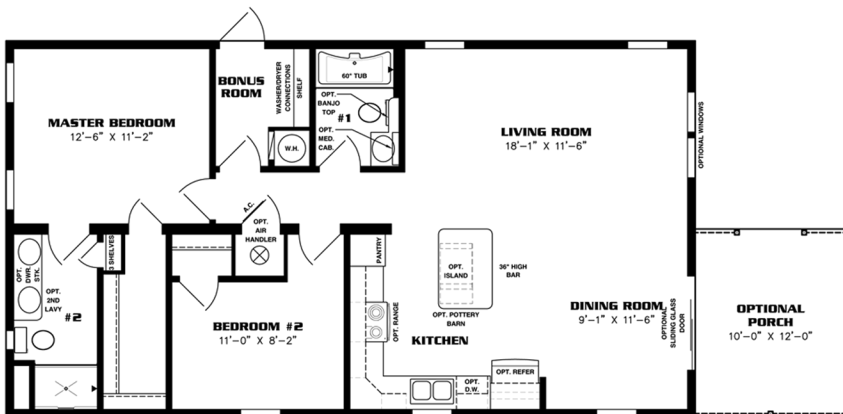

The Imperial

24' X 44'

(24' X 44' / 54' INC. OPT PORCH)
1,056 SQUARE FEET (1,176 W/OPT. PORCH)

Model IMP-2445A-38493

2023

(ALL SIZES ARE APPROX.)

100 Packard Court ■ Safety Harbor, Florida 34695 ■ Telephone (727) 726-1138

www.jachomes.com/Floor-Plans