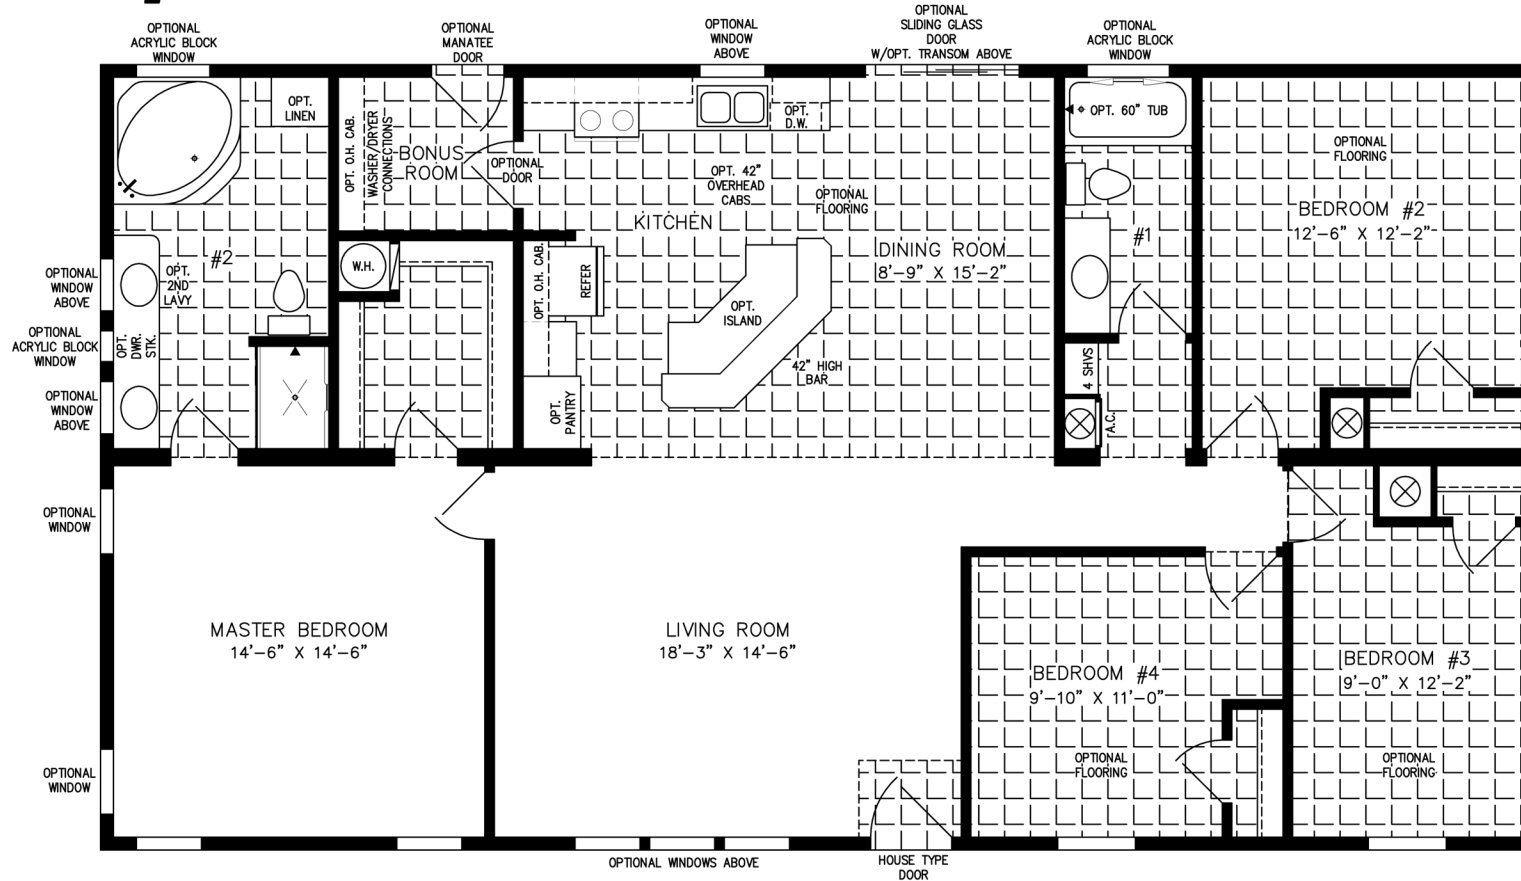

# The Imperial Limited

**NOTE:**  
CHECK WITH YOUR SALESPERSON  
TO IDENTIFY OPTIONAL ITEMS  
THAT ARE ON THIS PRINT.

**32' X 56'**  
1,717 SQUARE FEET

**Model IMLT-45617W-36348**

**2020**

(ALL SIZES ARE APPROX.)

600 Packard Court ■ Safety Harbor, Florida 34695 ■ Telephone (727) 726-1138

[www.jachomes.com/Floor-Plans](http://www.jachomes.com/Floor-Plans)