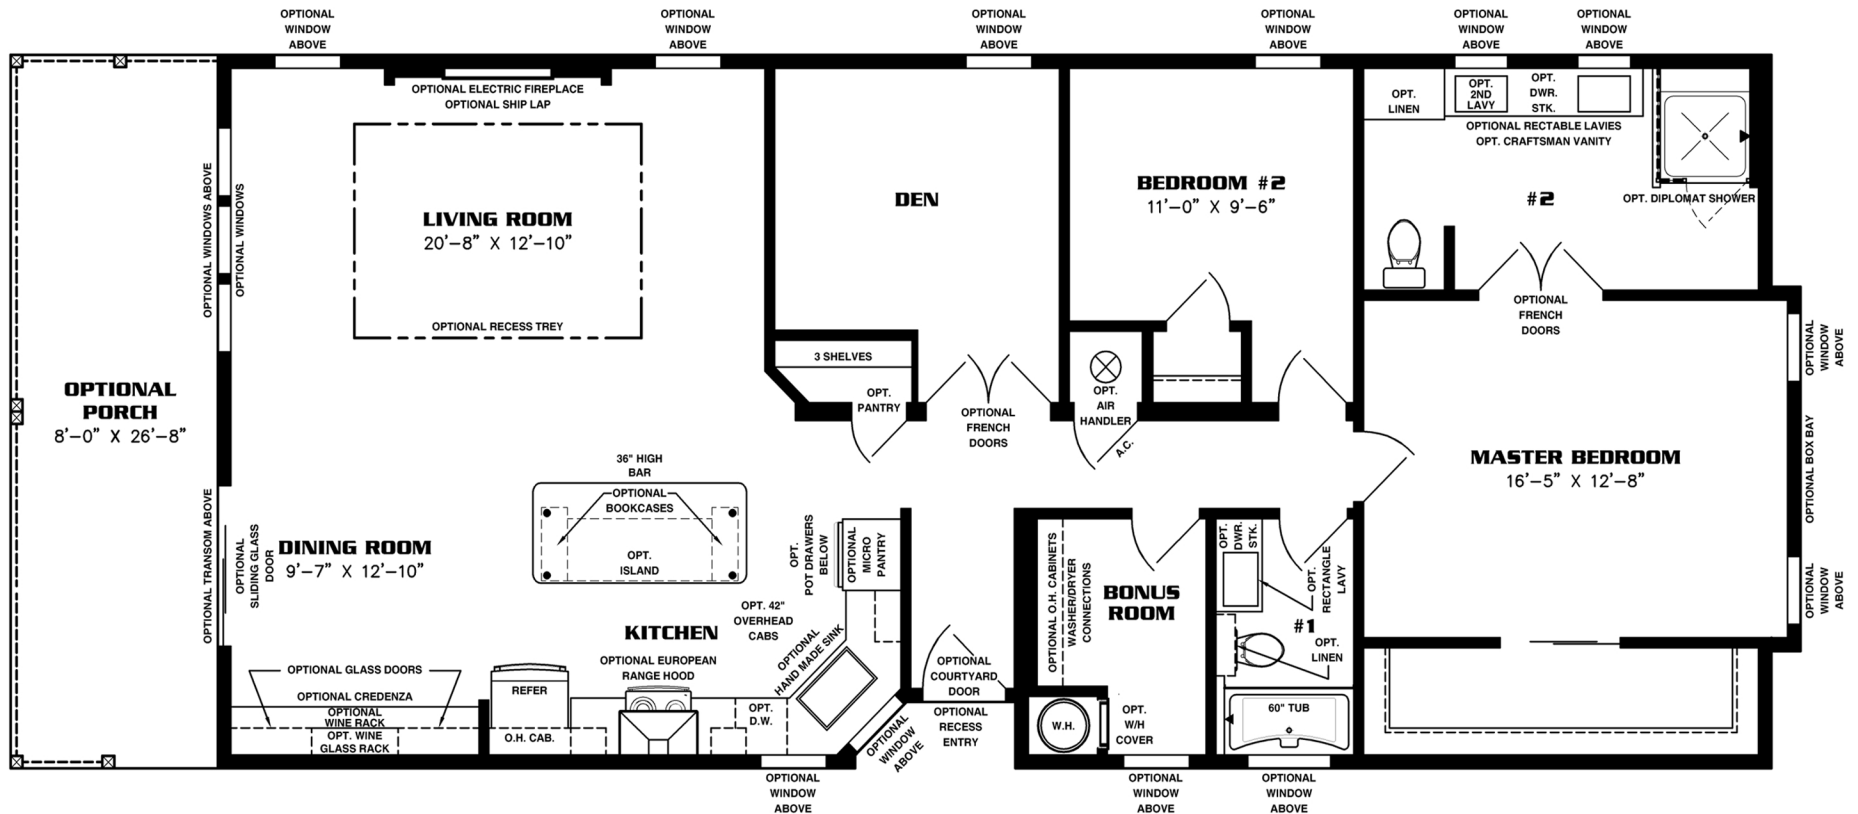

# The TNR

**NOTE:**  
CHECK WITH YOUR SALESPERSON  
TO IDENTIFY OPTIONAL ITEMS  
THAT ARE ON THIS PRINT.

## 28' X 60'

(28' X 68' INC. OPT PORCH)  
1,600 SQUARE FEET (1,814 W/OPT. PORCH)

# Model TNR-5603B-40052

2027

(ALL SIZES ARE APPROX.)

600 Packard Court ■ Safety Harbor, Florida 34695 ■ Telephone (727) 726-1138

[www.jachomes.com/Floor-Plans](http://www.jachomes.com/Floor-Plans)