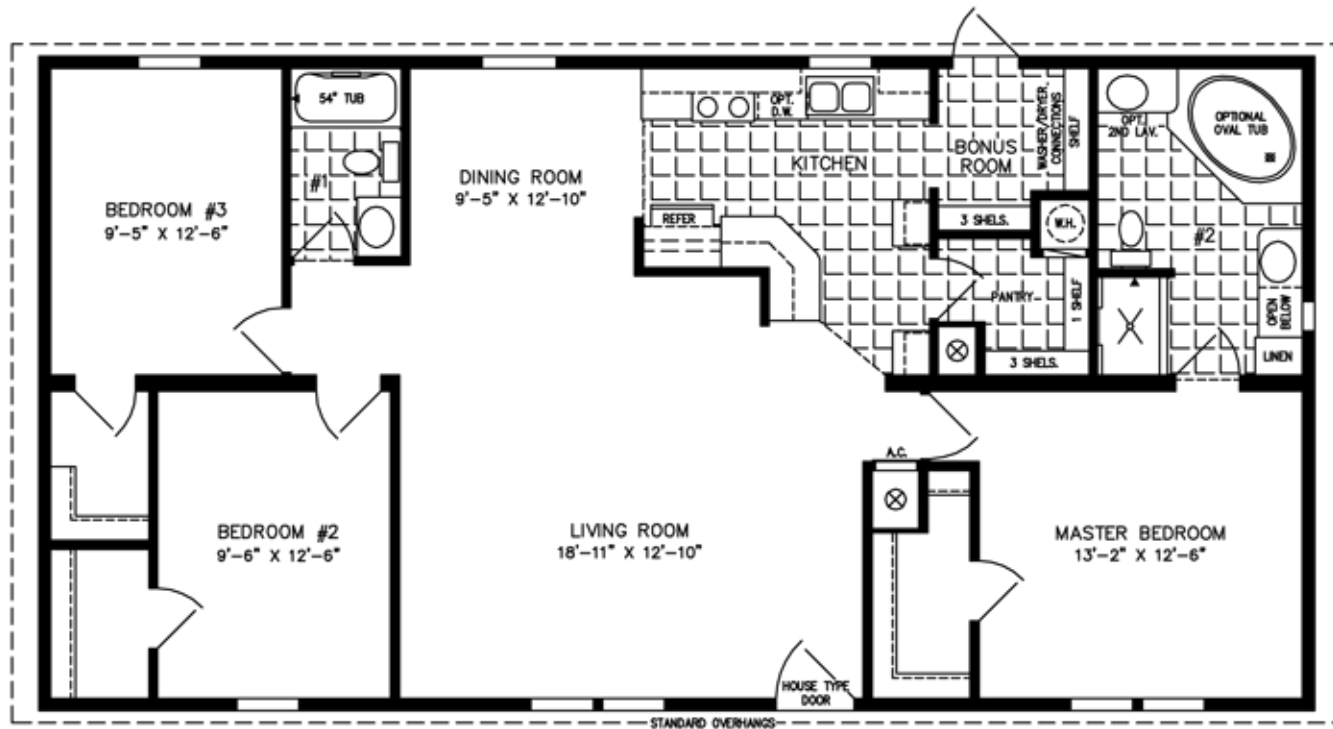

# The Imperial

**28' X 52'**

1,387 SQUARE FEET

**Model IMP-45211B**

**2012**

(ALL SIZES ARE APPROX.)  
DESIGNED FOR ZONES II & III

600 Packard Court ■ Safety Harbor, Florida 34695 ■ Telephone (727) 726-1138