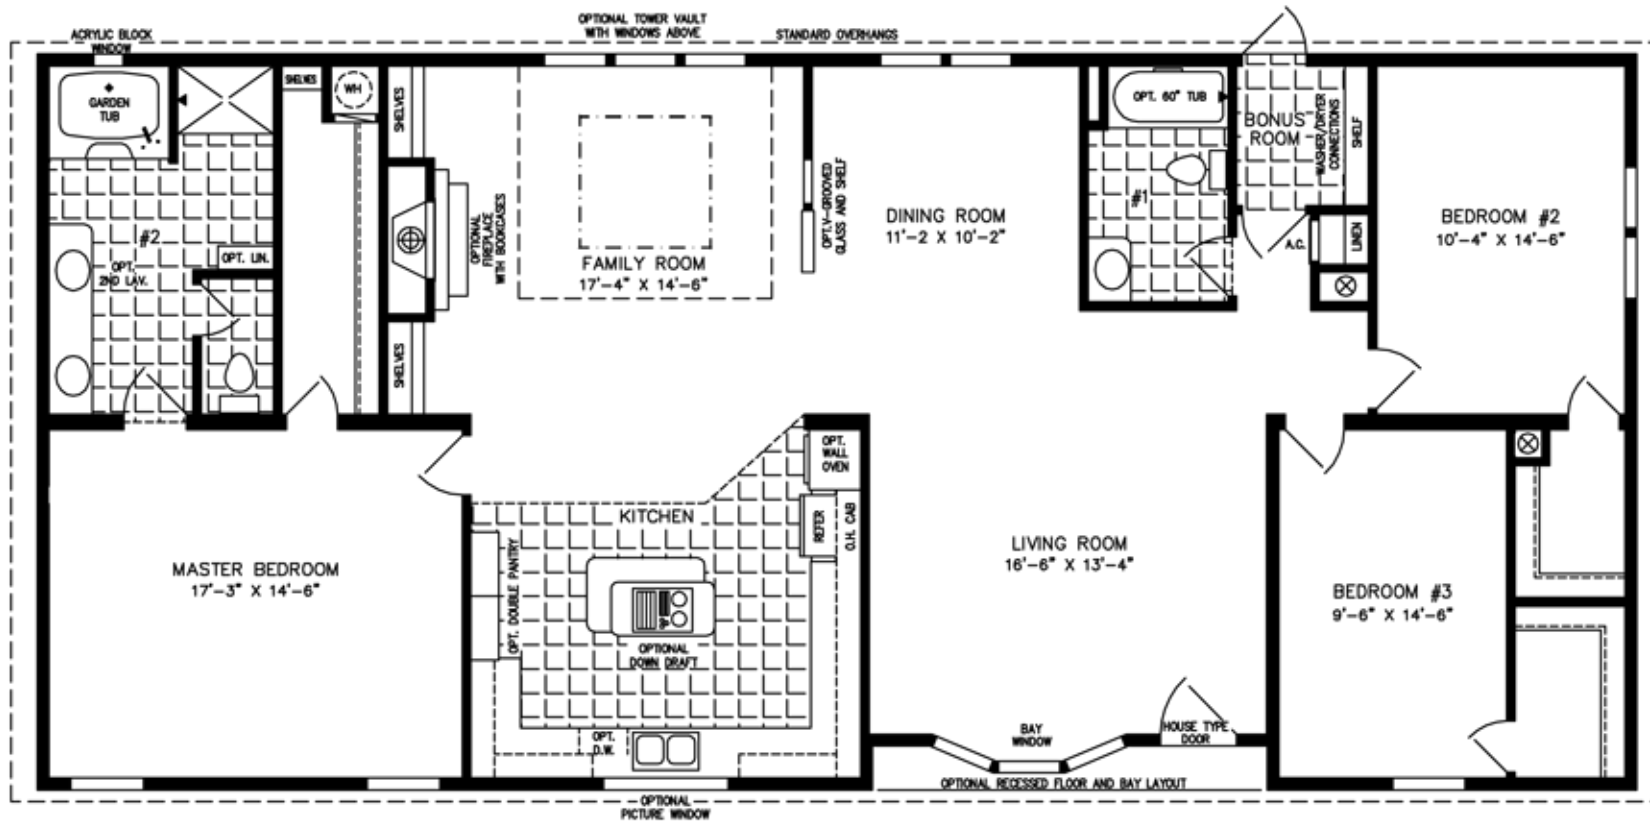

The TNR

600 Packard Court ■ Safety Harbor, Florida 34695 ■ Telephone (727) 726-1138

32' X 66'-8"
2,044 SQUARE FEET

Model TNR-4668W

2012

(ALL SIZES ARE APPROX.)
DESIGNED FOR ZONES II & III